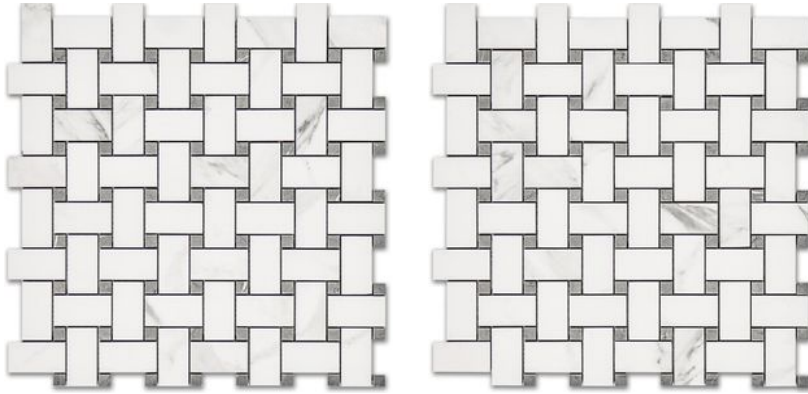

Tiles by Kia

PRODUCT

TREASURE STATUARIO POLISHED BASKETWEAVE MOSAIC

Tile | 12"x12" | Porcelain

GRAPHIC VARIETY

TECHNICAL DATA

CODE: QUTS-ST-M3
NAME: Treasure Statuario Polished Basketweave Mosaic
SIZE: 12"x12"
SERIES: Treasure
FINISH: Polished
LOOK: Marble Look
BILLING UNIT: SH
FAMILY: Tile
MOSAIC CHIP SIZE: Mesh-Mounted
SHADE VARIATION: V3
STYLE: Contemporary
SUITABLE FOR: Indoor, Shower, Backsplash
TYPOLOGY: Porcelain
TYPE OF PIECE: Mosaic
USE: Floor and Wall

PACKING

Size	Product type	BOX			PALLET		
		pcs	sqft	lb	boxes	sqft	lb
12"x12"	Mosaic	14					

WARNING The information contained in this packing list is for guidance only, the contents of the packing may vary. Please consult our sales representatives for an exact list.