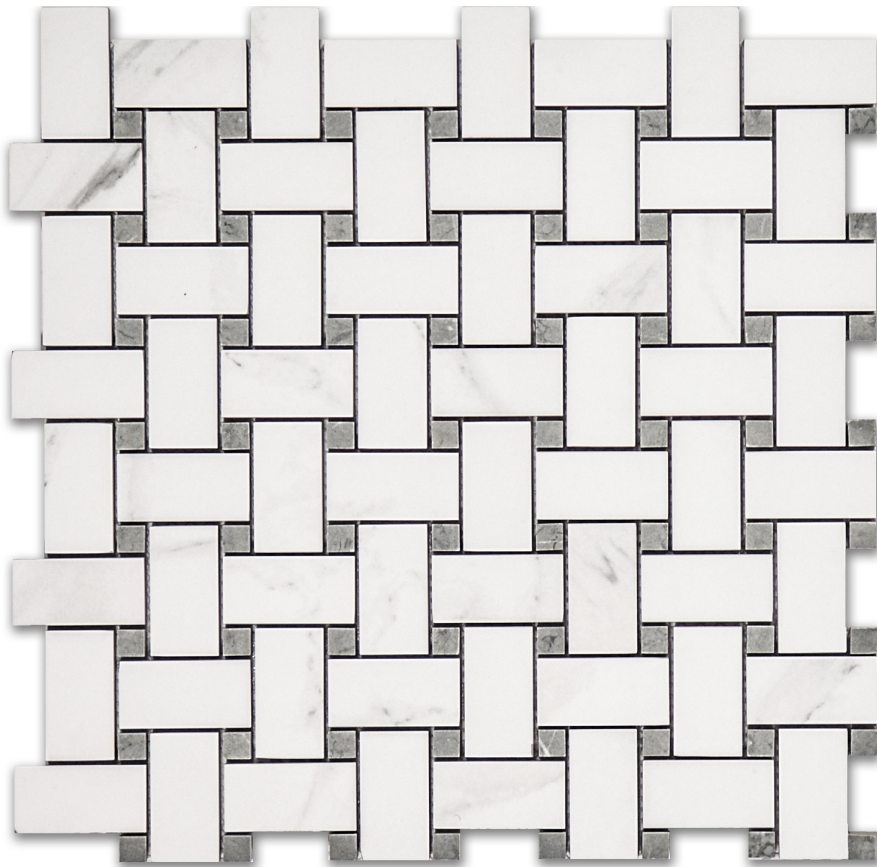

Tiles by Kia

PRODUCT

TREASURE STATUARIO POLISHED BASKETWEAVE MOSAIC

Tile | 12"x12" | Porcelain

GRAPHIC VARIETY

TECHNICAL DATA

CODE: QUTS-ST-M3
NAME: Treasure Statuario Polished Basketweave Mosaic
SIZE: 12"x12"
SERIES: Treasure
FINISH: Polished
LOOK: Marble Look
BILLING UNIT: SH
FAMILY: Tile
MOSAIC CHIP SIZE: Mesh-Mounted
SHADE VARIATION: V3
STYLE: Contemporary
SUITABLE FOR: Indoor, Shower, Backsplash
TYPOLOGY: Porcelain
TYPE OF PIECE: Mosaic
USE: Floor and Wall