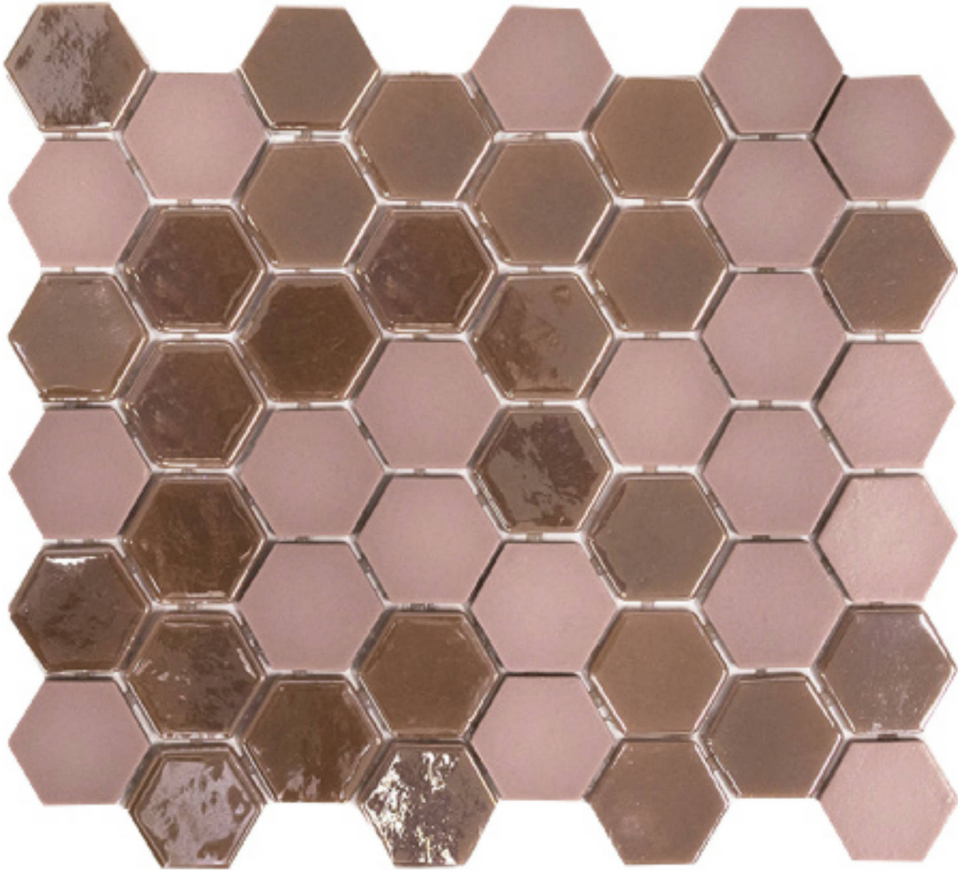

Tiles by Kia

PRODUCT CONFETTI MOSAIC PINK

Mosaic and Decorative Tile | 10.75"x12.5" | Glass

TECHNICAL DATA

CODE: RVHA093
NAME: Confetti Mosaic Pink
SIZE: 10.75"x12.5"
SERIES: Hamptons Collection
LOOK: Multi-Look Mosaics
BILLING UNIT: SH
FAMILY: Mosaic and Decorative Tile
STYLE: Contemporary
SUITABLE FOR: Backsplash, Indoor
TYPOLOGY: Glass
TYPE OF PIECE: Mosaic
USE: Wall only