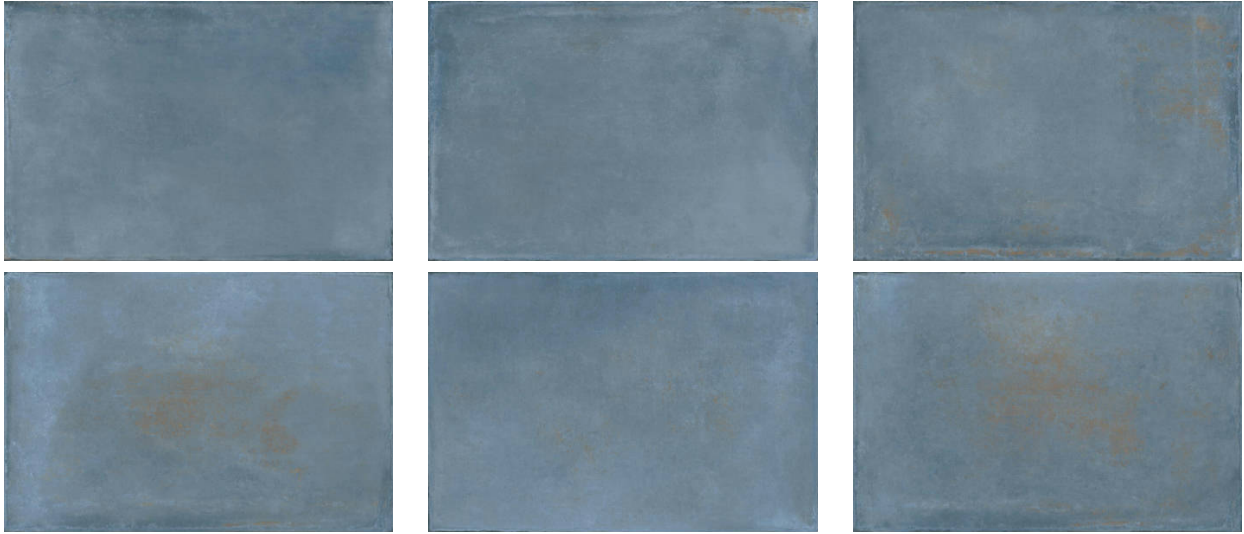

Tiles by Kia

PRODUCT
SEABROOK BLU 16X24

Tile | 16"x24" | Glazed Porcelain

GRAPHIC VARIETY

ROOM SCENES

TECHNICAL DATA

CODE: QU CR-SE-4
NAME: Seabrook Blu 16x24
SIZE: 16"x24"
SERIES: Charleston
FINISH: Matt
LOOK: Terracotta
BREAKING STRENGTH (APH): SAFE 1300 N
BILLING UNIT: SF
CHEMICAL RESISTANCE (APH): Not Affected
DCOF (APH): >0.89
FAMILY: Tile
FROST RESISTANCE: Yes
PEI: 4
SHADE VARIATION: V1
STAIN RESISTANCE (APH): Not Affected
STYLE: Contemporary
SUITABLE FOR: Backsplash|Indoor|Shower
TYPOLOGY: Glazed Porcelain
THICKNESS (APH): 9.5
TYPE OF PIECE: Field Tile
USE: Floor and Wall
WATER ABSORPTION (APH): <=0.5%