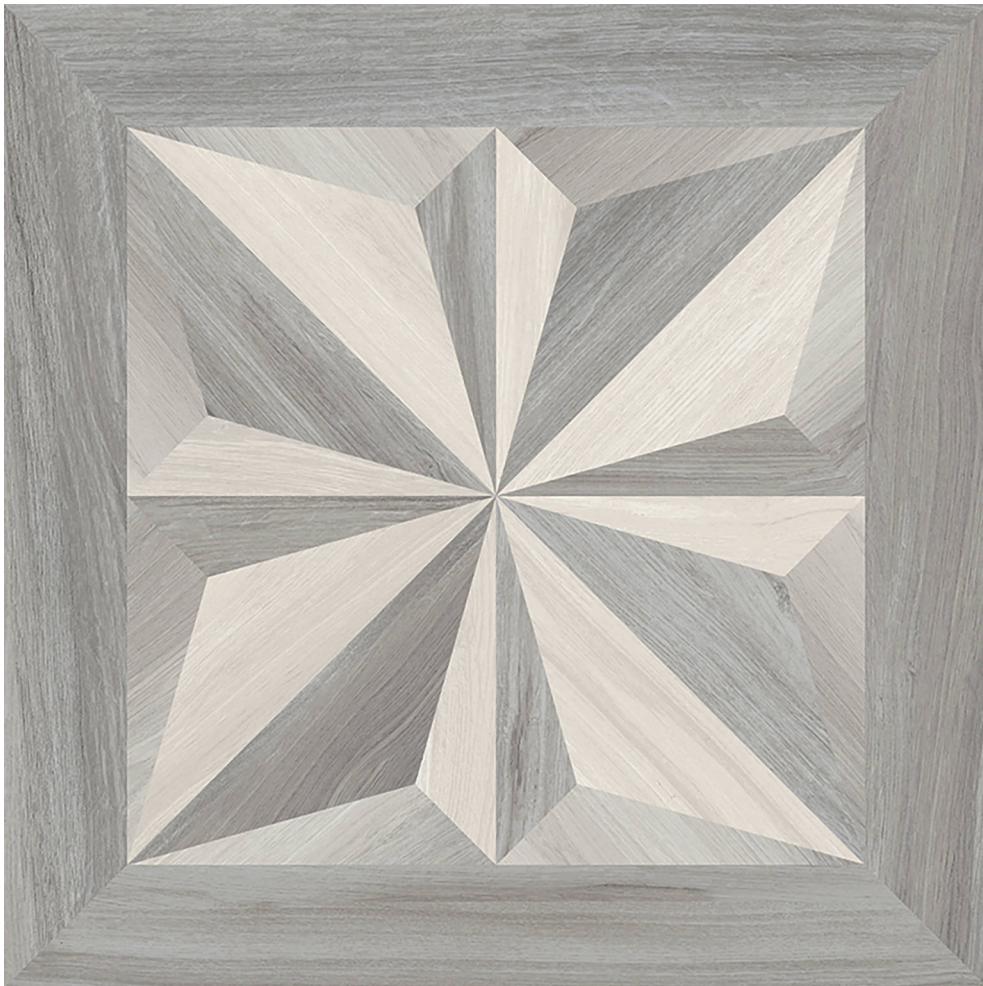

Tiles by Kia

PRODUCT CHAMPLAIN GREY 24X24

Tile | 24"x24" | Porcelain

GRAPHIC VARIETY

ROOM SCENES

TECHNICAL DATA

CODE: QUMN-CH-2N
NAME: Champlain Grey 24X24
SIZE: 24"x24"
SERIES: Marina
FINISH: Matt
LOOK: Wood Look
BILLING UNIT: SF
CHEMICAL RESISTANCE (APH): Not Affected
EDGE: Rectified
FAMILY: Tile
FROST RESISTANCE: Yes
PEI: 4
STAIN RESISTANCE (APH): Not Affected
STYLE: Traditional
SUITABLE FOR: Indoor
TYPOLOGY: Porcelain
TYPE OF PIECE: Field Tile
USE: Floor and Wall
NOTES: Also pairs with Saranac White