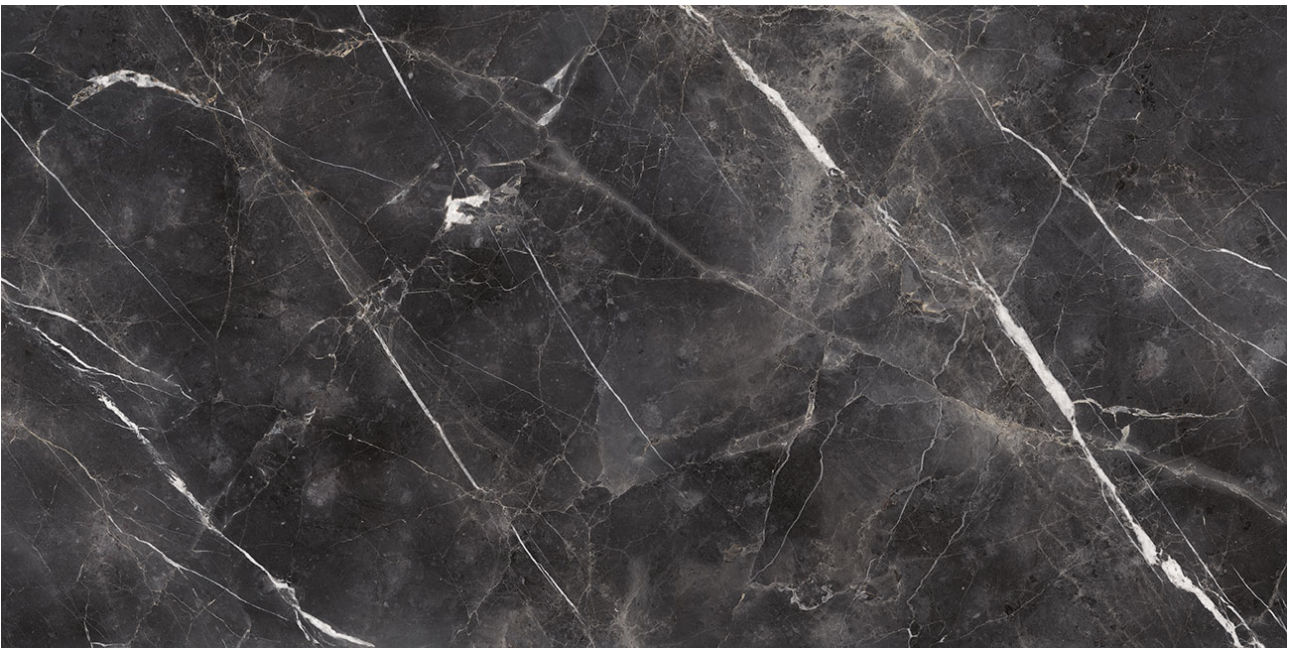

Tiles by Kia

PRODUCT
ROYAL STONEWORKS 63X126 TUSCAN FORGE VEIN
POLISHED

Tile | 63"x126" | Sintered Slab

TECHNICAL DATA

CODE: QUSW-TF-1P

NAME: Royal Stoneworks 63X126 Tuscan Forge Vein Polished

SIZE: 63"x126"

SERIES: Royal Stoneworks

FINISH: Polished

LOOK: Stone Look

EDGE: Rectified

FAMILY: Tile

FROST RESISTANCE: Yes

SHADE VARIATION: V3

SPECIAL ORDER: Special Order

STYLE: Contemporary

SUITABLE FOR: Indoor|Shower

TPOLOGY: Sintered Slab

TYPE OF PIECE: Field Tile

USE: Floor and Wall

NOTES: This product is special order and cannot be cancelled, returned, or refunded.

PACKING