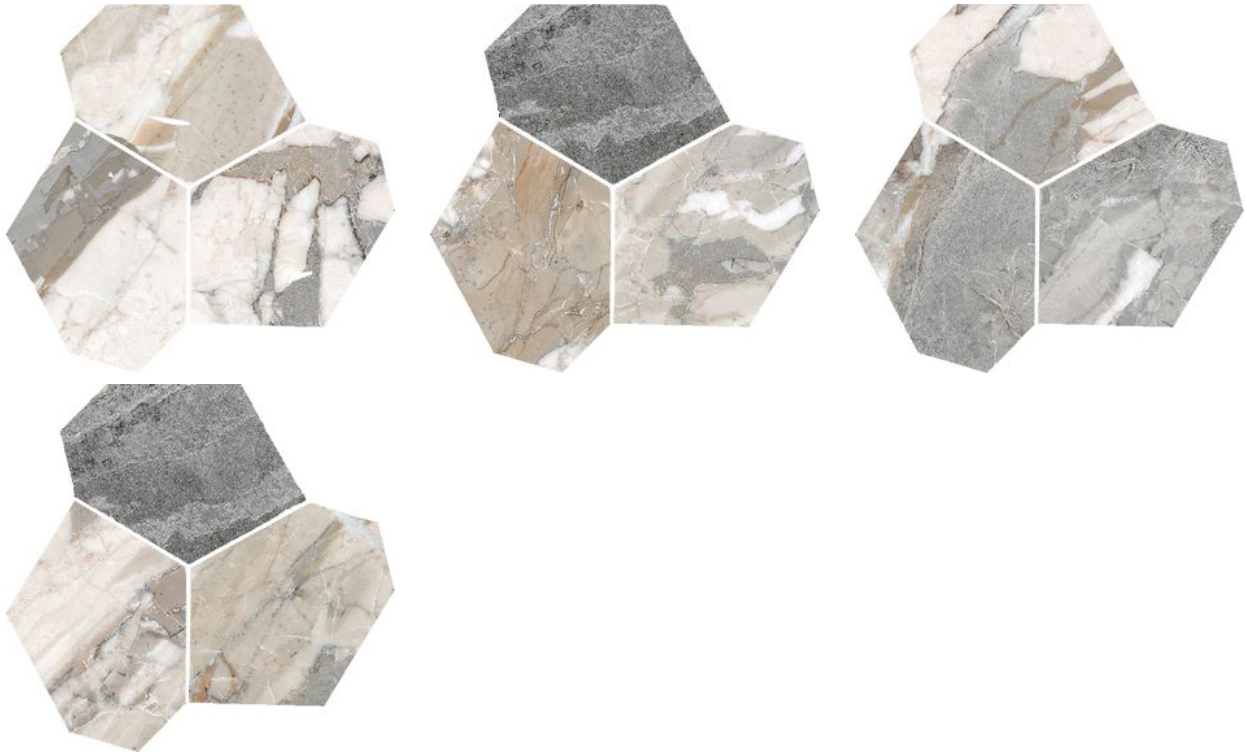

Tiles by Kia

PRODUCT

DYNASTY GREY POLISHED/MATTE 11X12 EGGS MOSAIC

Tile | 11"x12" | Porcelain

GRAPHIC VARIETY

TECHNICAL DATA

CODE: QUDY-GR-M2
NAME: Dynasty Grey Polished/Matte 11X12 Eggs Mosaic
SIZE: 11"x12"
SERIES: Dynasty
FINISH: Polished/Matte
LOOK: Marble Look
BREAKING STRENGTH (APH): min. 35 N/mm²
BILLING UNIT: SF
CHEMICAL RESISTANCE (APH): Not Affected
FAMILY: Tile
FROST RESISTANCE: Yes
PEI: 4
SHADE VARIATION: V4
STAIN RESISTANCE (APH): Not Affected
STYLE: Traditional
SUITABLE FOR: Indoor| Outdoor| Pool| Backsplash| Shower
TYPOLOGY: Porcelain
THICKNESS (APH): 8.5 Mm
TYPE OF PIECE: Mosaic
USE: Floor and Wall
WATER ABSORPTION (APH): <=0.5%