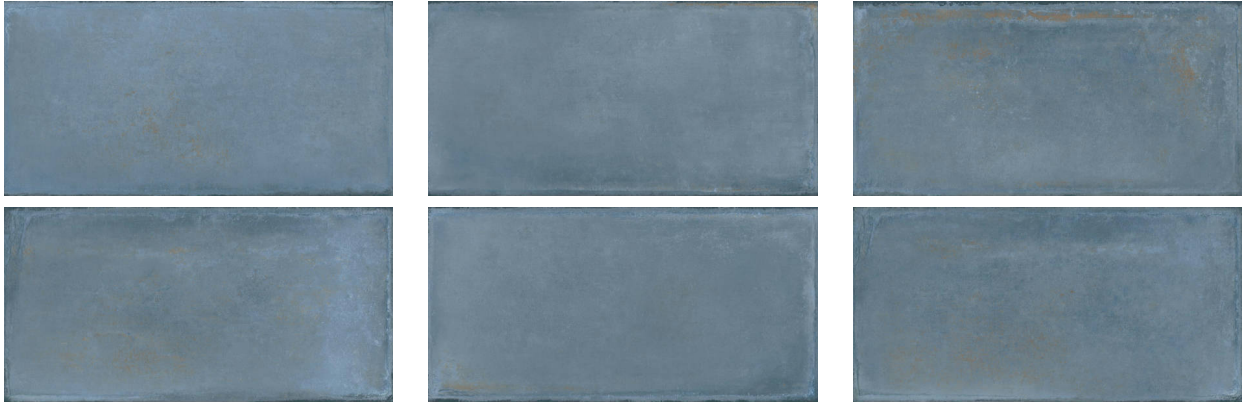

Tiles by Kia

PRODUCT SEABROOK BLU 8X16F

Tile | 8"x16" | Glazed Porcelain

GRAPHIC VARIETY

ROOM SCENES

TECHNICAL DATA

CODE: QU CR-SE-2
NAME: Seabrook Blu 8x16F
SIZE: 8"x16"
SERIES: Charleston
FINISH: Matt
LOOK: Terracotta
BREAKING STRENGTH (APH): SAFE 1300 N
BILLING UNIT: SF
CHEMICAL RESISTANCE (APH): Not Affected
DCOF (APH): >0.89
FAMILY: Tile
FROST RESISTANCE: Yes
PEI: 4
SHADE VARIATION: V1
STAIN RESISTANCE (APH): Not Affected
STYLE: Contemporary
SUITABLE FOR: Backsplash|Indoor|Shower
TYPOLOGY: Glazed Porcelain
THICKNESS (APH): 9.5
TYPE OF PIECE: Field Tile
USE: Floor and Wall
WATER ABSORPTION (APH): <=0.5%