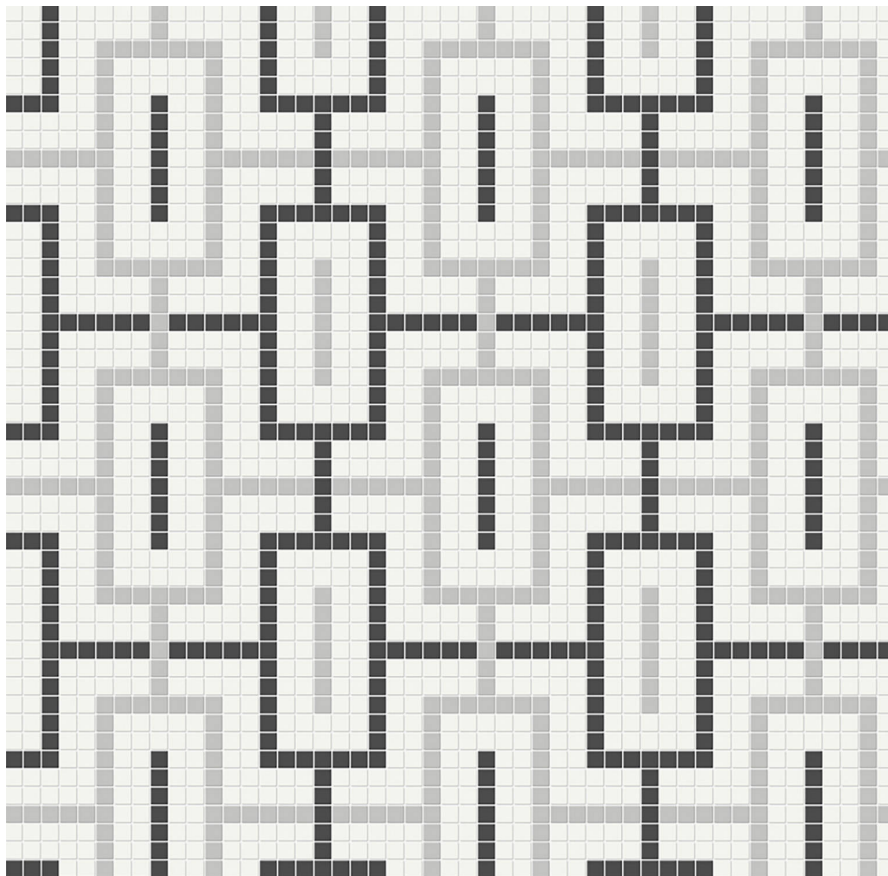

Tiles by Kia

PRODUCT

MIDNIGHT BLEND MATTE CHAIN PATTERN MOSAIC

Tile | 11.42"x11.42" | Porcelain

TECHNICAL DATA

CODE: QUTR-MI-M19M
NAME: Midnight Blend Matte Chain Pattern Mosaic
SIZE: 11.42"x11.42"
SERIES: Traditions
FINISH: Matt
LOOK: Mono-Color
BILLING UNIT: SF
FAMILY: Tile
FROST RESISTANCE: Yes
MOSAIC CHIP SIZE: Mesh-Mounted
STYLE: Classic
SUITABLE FOR: Backsplash,Indoor
TYPOLOGY: Porcelain
TYPE OF PIECE: Mosaic
USE: Floor and Wall