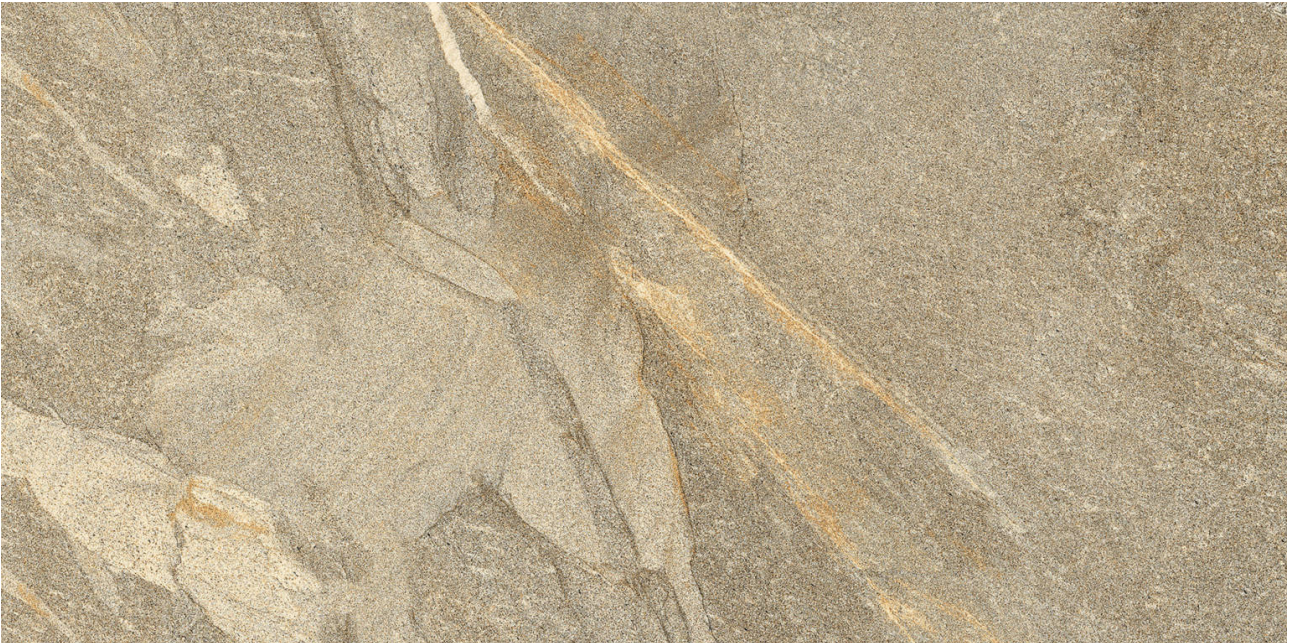

Tiles by Kia

PRODUCT CAPRI BEIGE 12X24

Tile | 12"x24" | Porcelain

GRAPHIC VARIETY

ROOM SCENES

TECHNICAL DATA

CODE: QUCJ-BE-1
NAME: Capri Beige 12X24
SIZE: 12"x24"
SERIES: Capri
FINISH: Natural
LOOK: Stone Look
BILLING UNIT: SF
EDGE: Rectified
FAMILY: Tile
FROST RESISTANCE: Yes
PEI: 4
SHADE VARIATION: V4
STYLE: Contemporary
SUITABLE FOR: Indoor, Outdoor
TYPOLOGY: Porcelain
THICKNESS (APH): 7 mm
TYPE OF PIECE: Field Tile
USE: Floor and Wall