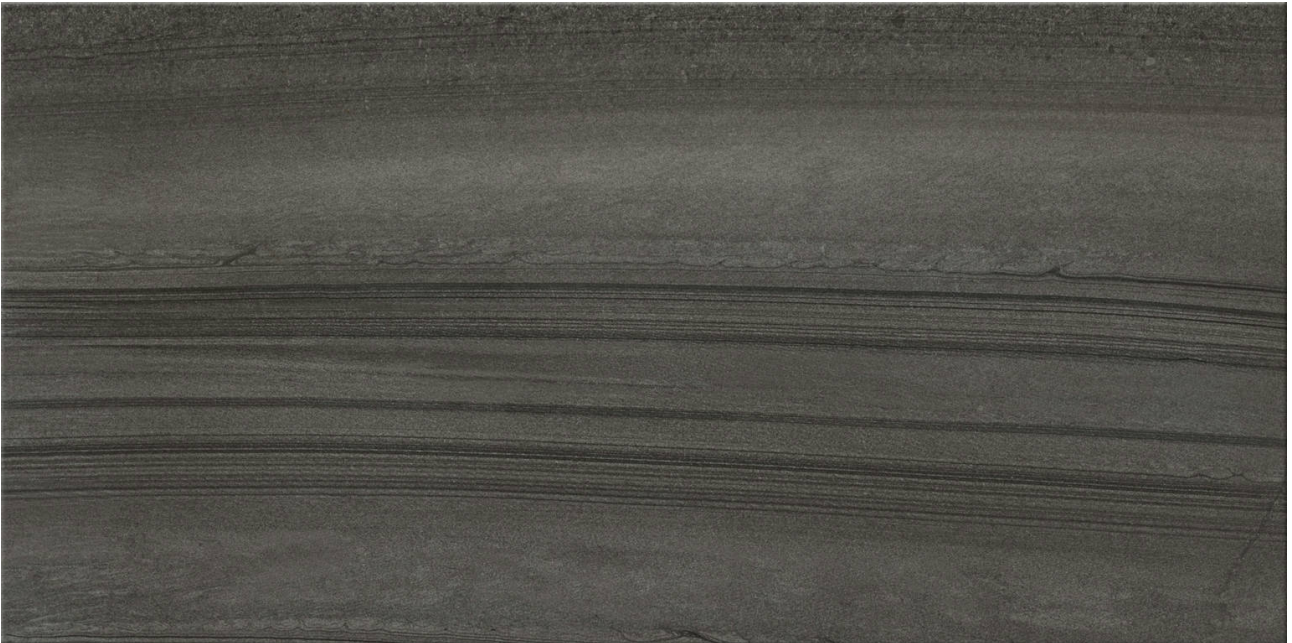

Tiles by Kia

PRODUCT
12X24 ROCK DARK

Tile | 12"x24" | Porcelain

TECHNICAL DATA

CODE: QURH-RO-1N
NAME: 12x24 Rock Dark
SIZE: 12"x24"
SERIES: Rhythm
FINISH: Matt
LOOK: Marble Look
BILLING UNIT: SF
FAMILY: Tile
FROST RESISTANCE: Yes
PEI: 4
STYLE: Contemporary
SUITABLE FOR: Indoor|Shower
TYPOLOGY: Porcelain
TYPE OF PIECE: Field Tile
USE: Floor and Wall