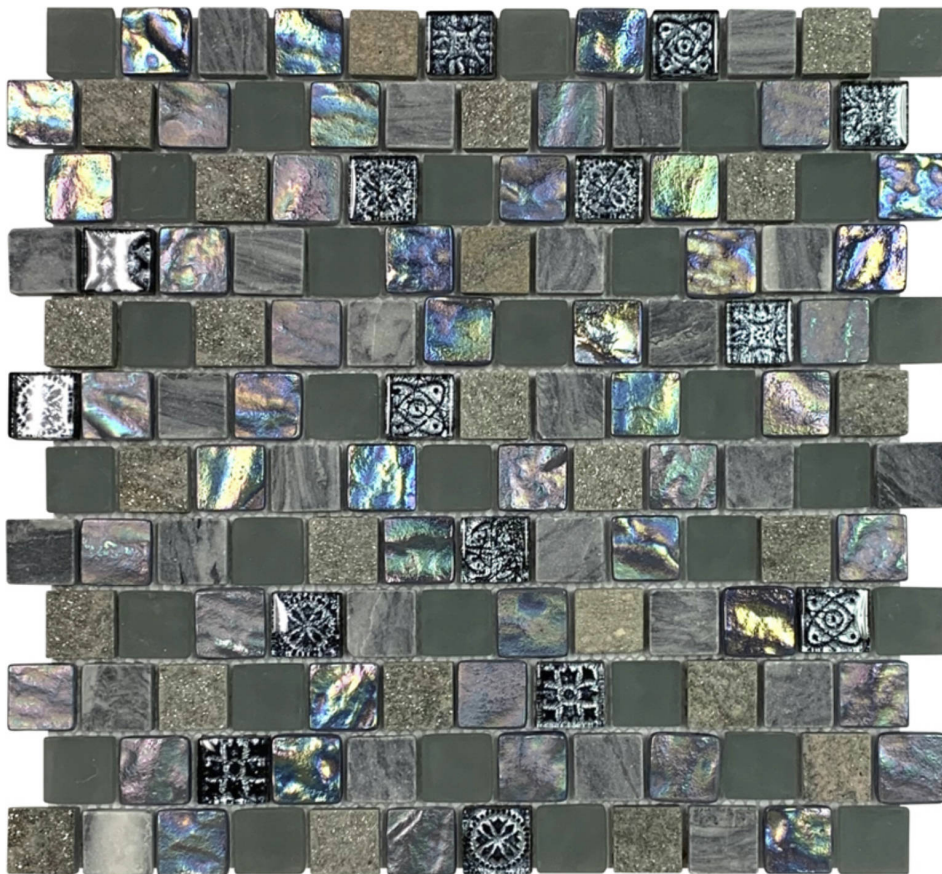

Tiles by Kia

PRODUCT

GREY/GREEN/BEIGE MIX STONE GLASS 1\"X1\" MOSAIC

Mosaic and Decorative Tile | 12\"x12\" | Mixed Materials

TECHNICAL DATA

CODE: RVCHAWV138
NAME: Grey/Green/Beige Mix Stone Glass 1\"X1\" Mosaic
SIZE: 12\"x12\"
SERIES: Chelsea Collection
LOOK: Multi-Look Mosaics
BILLING UNIT: SH
FAMILY: Mosaic and Decorative Tile
MOSAIC CHIP SIZE: 1\"x1\"
SUITABLE FOR: Backsplash|Indoor|Outdoor|Shower|Pool
TYPOLOGY: Mixed Materials
TYPE OF PIECE: Mosaic
USE: Floor and Wall