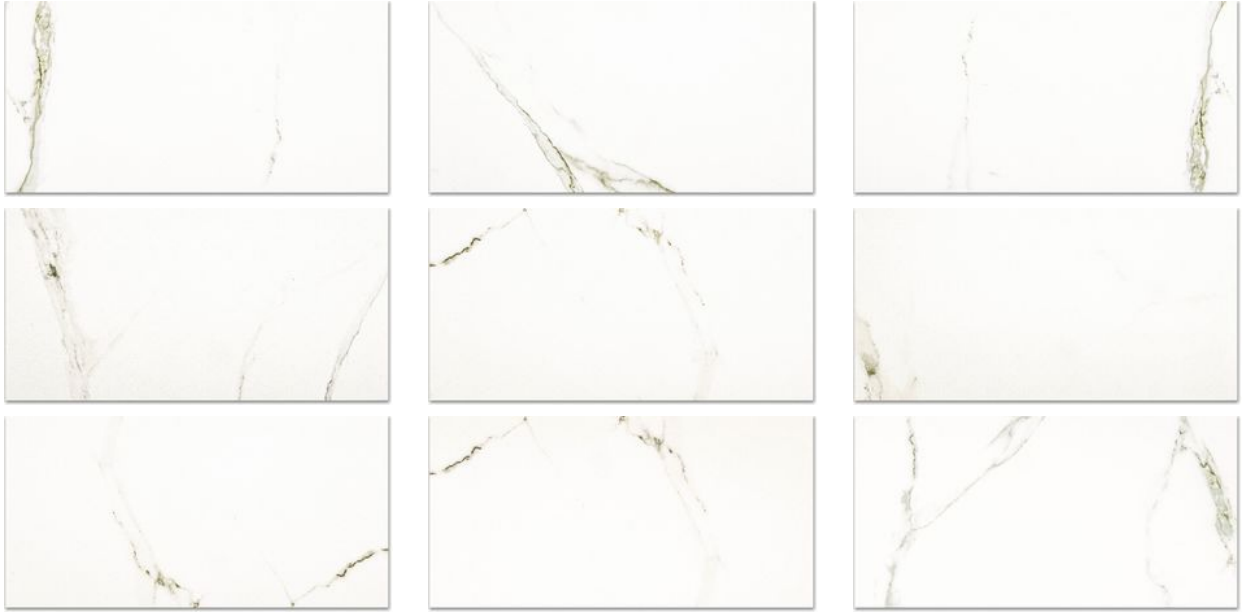

Tiles by Kia

PRODUCT
MATTE ADORATION 16X32

Tile | 16"x31" | Porcelain

GRAPHIC VARIETY

TECHNICAL DATA

CODE: QUAD-AD-5N
NAME: Matte Adoration 16X32
SIZE: 16"x31"
SERIES: Ardor
FINISH: Matt
LOOK: Marble Look
BILLING UNIT: SF
EDGE: Rectified
FAMILY: Tile
FROST RESISTANCE: Yes
STYLE: Contemporary
SUITABLE FOR: Backsplash
TYPOLOGY: Porcelain
TYPE OF PIECE: Field Tile
USE: Floor and Wall