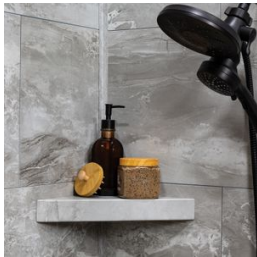

## SERIES SMOKY SKY PLUS

---

Stone Look | | SPC

### PRODUCTS

**Smoky Sky Shower Wall Kit**  
**36x60x78**  
36"x60"x78" | SPC

**Smoky Sky Shower Wall Kit 32x60x78**  
32"x60"x78" | SPC

**Smoky Sky Shower Wall Kit 30x60x78**  
30"x60"x78" | SPC

**Smoky Sky Shower Wall Kit**  
**36x36x78**  
36"x36"x78" | SPC

**Smoky Sky Shower Bench 26x18.63x3**  
26"x18.63"x3" | SPC

**Smoky Sky Niche 14.5x12 inside**  
14.5"x12"x2" | SPC

**Smoky Sky Shower Shelf**  
**14.56x7.12x2**  
14.5"x12"x2" | SPC