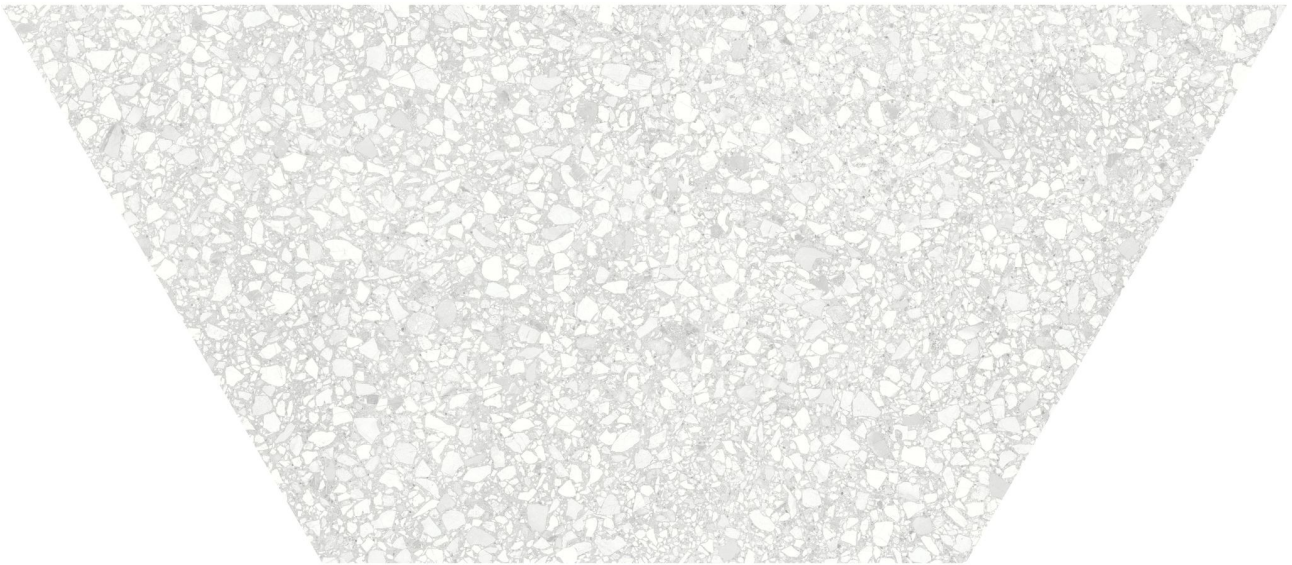

Tiles by Kia

PRODUCT STATION 10X24 PEARL HALF HEXAGON

Tile | 10"x24" | Color Body Porcelain

TECHNICAL DATA

CODE: AC4500-09390

NAME: Station 10x24 Pearl Half Hexagon

SIZE: 10"x24"

SERIES: Station

FINISH: Matte

LOOK: Terrazo

BREAKING STRENGTH (APH): $\geq 360 \geq 1600$

CHEMICAL RESISTANCE (APH): CLASS A

DCOF (APH): ≥ 0.50

EDGE: Rectified

FAMILY: Tile

FROST RESISTANCE: Yes

PEI: 4

SHADE VARIATION: V3

SPECIAL ORDER: Special Order

SUITABLE FOR: Indoor| Outdoor

TYPOLOGY: Color Body Porcelain

THICKNESS (APH): 8.4mm

TYPE OF PIECE: Field Tile

USE: Floor and Wall