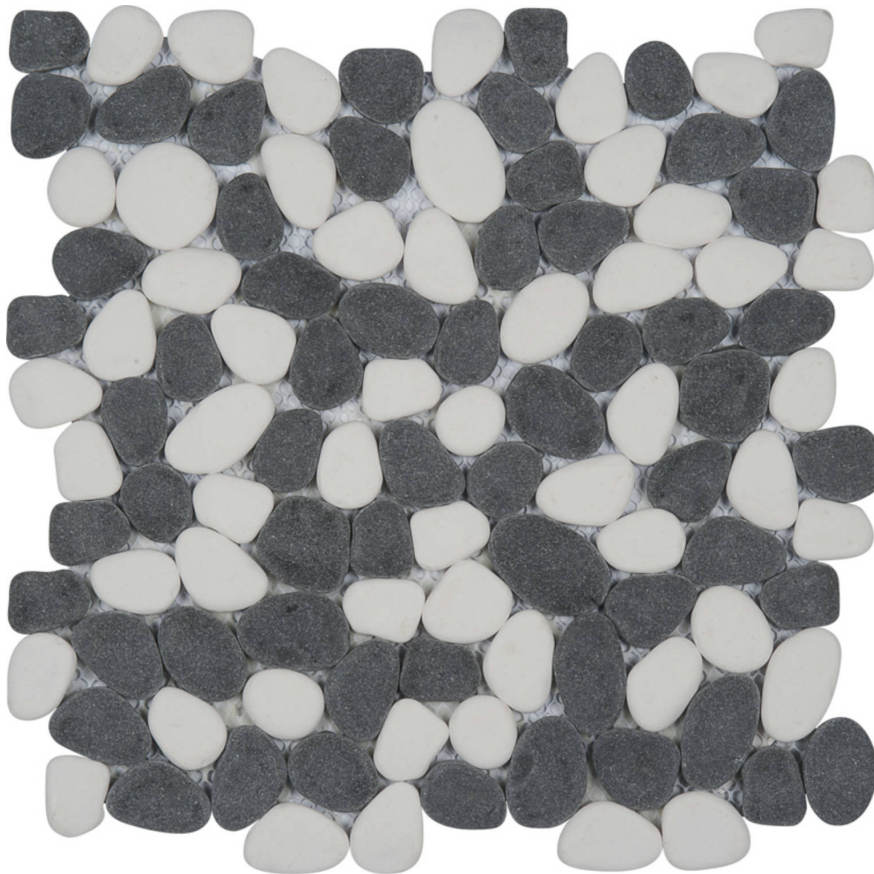

Tiles by Kia

PRODUCT

WHITE&BLACK RECONSTITUTED PEBBLE INTERLOCKING MOSAIC

Mosaic and Decorative Tile | 12"x12" | Natural Stone

TECHNICAL DATA

CODE: RVCHAWP026
NAME: White&Black Reconstituted Pebble Interlocking Mosaic
SIZE: 12"x12"
SERIES: Chelsea Collection
LOOK: Multi-Look Mosaics
BILLING UNIT: SH
FAMILY: Mosaic and Decorative Tile
SUITABLE FOR: Backsplash,Indoor,Shower
TYPOLOGY: Natural Stone
TYPE OF PIECE: Mosaic
USE: Floor and Wall