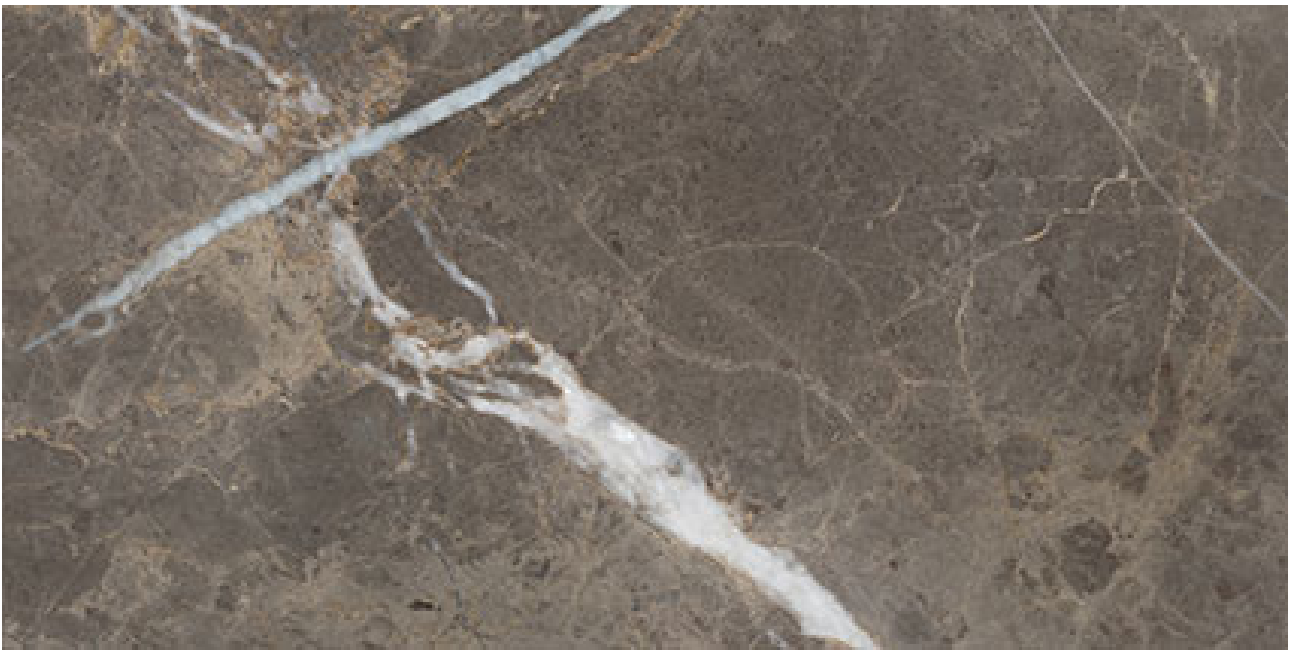

# Tiles by Kia

---

**PRODUCT**  
**ROYAL STONEWORKS 12X24 REGAL BROWN MARBLE**  
**POLISHED**

---

Tile | 12"x24" | Porcelain

### TECHNICAL DATA

CODE: QUSW-RM-5P

NAME: Royal Stoneworks 12X24 Regal Brown Marble Polished

SIZE: 12"x24"

SERIES: Royal Stoneworks

FINISH: Polished

LOOK: Stone Look

EDGE: Rectified

FAMILY: Tile

FROST RESISTANCE: Yes

SHADE VARIATION: V3

SPECIAL ORDER: Special Order

STYLE: Contemporary

SUITABLE FOR: Indoor|Shower

TPOLOGY: Porcelain

TYPE OF PIECE: Field Tile