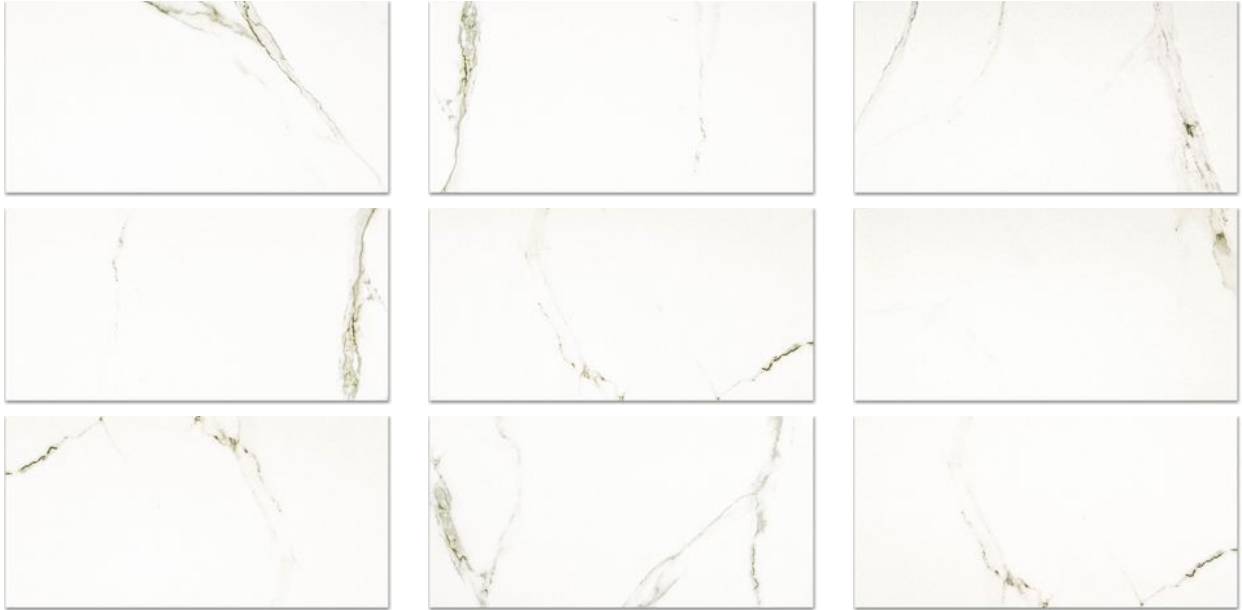

Tiles by Kia

PRODUCT POLISHED ADORATION 12X24

Tile | 12"x24" | Porcelain

GRAPHIC VARIETY

TECHNICAL DATA

CODE: QUAD-AD-2PN
NAME: Polished Adoration 12X24
SIZE: 12"x24"
SERIES: Ardor
FINISH: Polished
LOOK: Marble Look
BILLING UNIT: SF
EDGE: Rectified
FAMILY: Tile
FROST RESISTANCE: Yes
STYLE: Contemporary
SUITABLE FOR: Indoor
TYPOLOGY: Porcelain
TYPE OF PIECE: Field Tile
USE: Floor and Wall