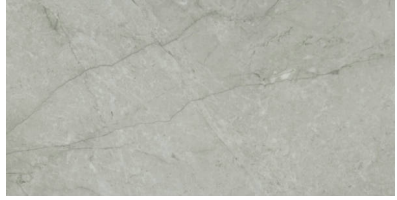

Tiles by Kia

PRODUCT ROMA ARGENTO HONED 24X48

Tile | 24"x48" | Glazed Porcelain

GRAPHIC VARIETY

TECHNICAL DATA

CODE: QULX-RO-4H
NAME: Roma Argento Honed 24X48
SIZE: 24"x48"
SERIES: Luxury
FINISH: Matt
LOOK: Marble Look
BILLING UNIT: SF
EDGE: Rectified
FAMILY: Tile
FROST RESISTANCE: Yes
PEI: 4
STYLE: Contemporary
SUITABLE FOR: Indoor, Shower
TYPOLOGY: Glazed Porcelain
TYPE OF PIECE: Field Tile
USE: Floor and Wall