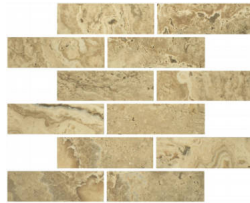

Tiles by Kia

SERIES ANTICO

Stone Look | | Porcelain

This line has a beautiful satin finish that is more visible in person.

PRODUCTS

12X24F Ivory
12"x24" | Porcelain

12X24F Sand
12"x24" | Porcelain

12X24F Walnut
12"x24" | Porcelain

12X24F Classic
12"x24" | Porcelain

18X18F Ivory
18"x18" | Porcelain

18X18F Sand
18"x18" | Porcelain

18X18F Walnut
18"x18" | Porcelain

Walnut 2X6 Mosaic
12"x15" | Porcelain

Classic 2X6 Mosaic
12"x15" | Porcelain