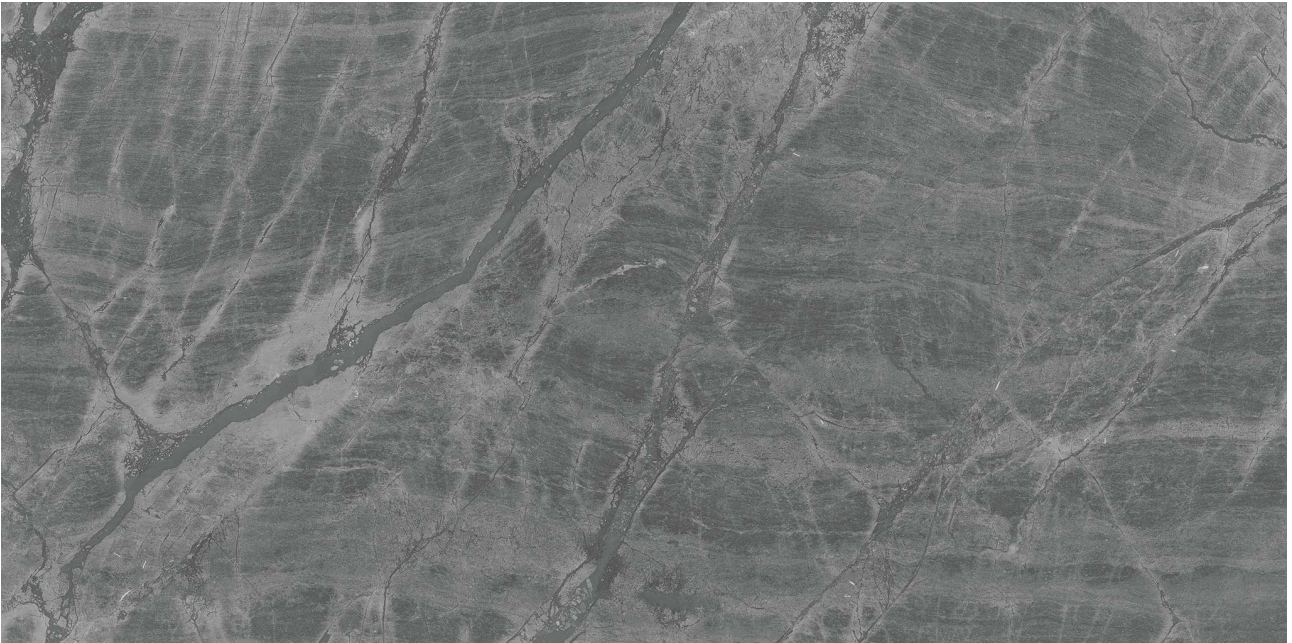

## PRODUCT GEMMA MYSTIQUE 18X36

---

Stone | 18"x36" | Marble

## TECHNICAL DATA

CODE: AS5000-05780  
NAME: Gemma Mystique 18x36  
SIZE: 18"x36"  
SERIES: Gemma Mystique  
FINISH: Brushed  
BILLING UNIT: SF  
EDGE: Straight Edge  
FAMILY: Stone  
SUITABLE FOR: Indoor|Shower  
TYPOLOGY: Marble  
TYPE OF PIECE: Field Tile  
USE: Floor and Wall