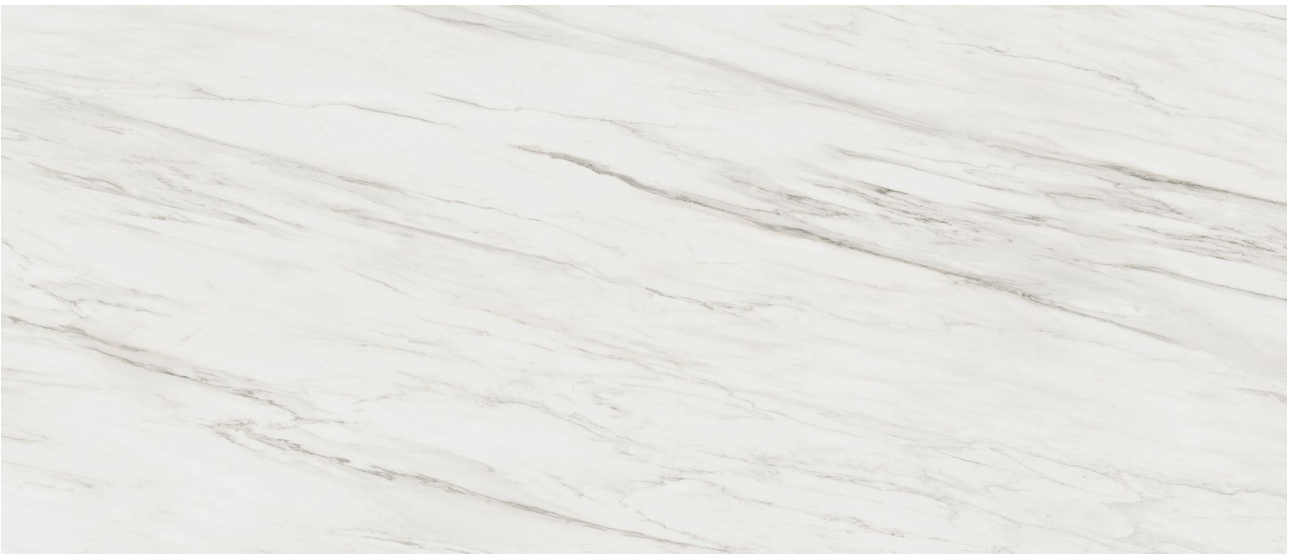

Tiles by Kia

PRODUCT
ROYAL STONEWORKS 48X110 ITALIAN CREAM VEIN
POLISHED

Tile | 48"x110" | Sintered Slab

TECHNICAL DATA

CODE: QUSW-IC-2P

NAME: Royal Stoneworks 48X110 Italian Cream Vein Polished

SIZE: 48"x110"

SERIES: Royal Stoneworks

FINISH: Polished

LOOK: Stone Look

EDGE: Rectified

FAMILY: Tile

FROST RESISTANCE: Yes

SPECIAL ORDER: Special Order

STYLE: Contemporary