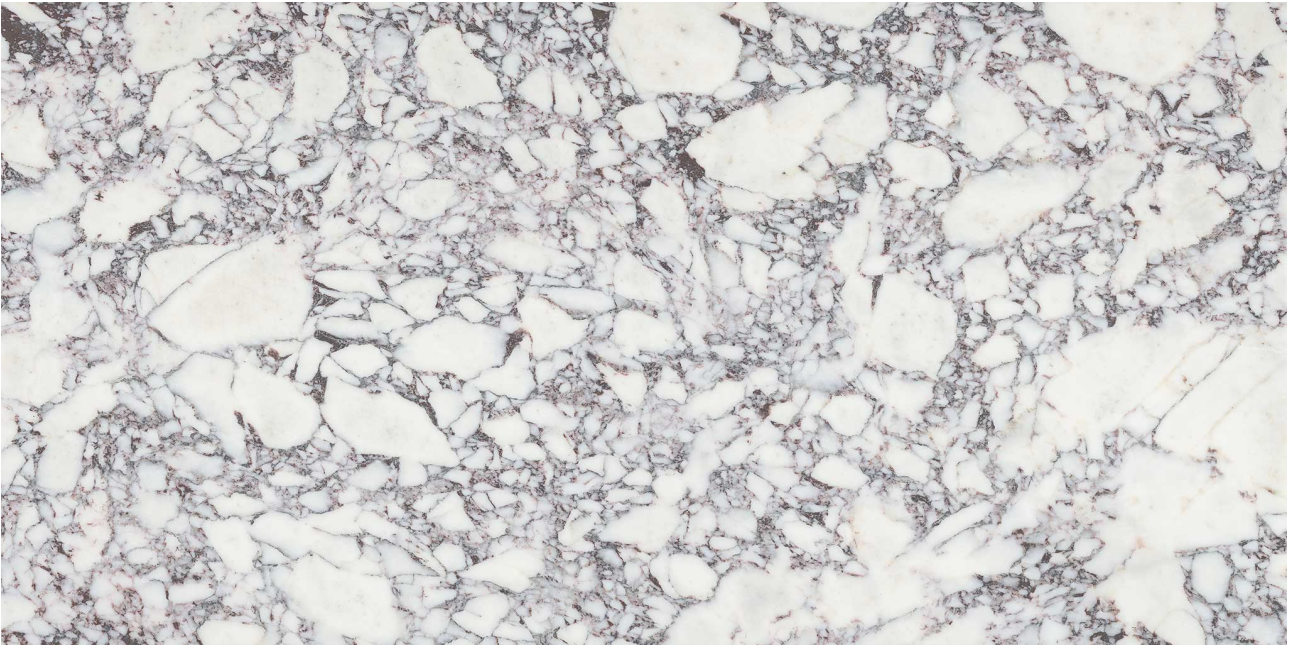

## PRODUCT VIOLA ROCCIA 18X36

---

Stone | 18"x36" | Marble

## TECHNICAL DATA

CODE: AS5000-05650  
NAME: Viola Roccia 18x36  
SIZE: 18"x36"  
SERIES: Viola Roccia  
FINISH: Honed  
BILLING UNIT: SF  
EDGE: Straight Edge  
FAMILY: Stone  
SUITABLE FOR: Indoor|Shower  
TYPOLOGY: Marble  
TYPE OF PIECE: Field Tile  
USE: Floor and Wall