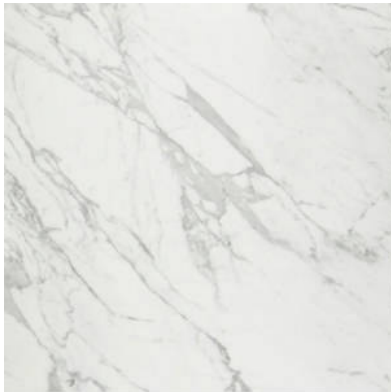

## TECHNICAL DATA

CODE: QULX-MI-5H  
NAME: Milano Statuario Honed 32X32  
SIZE: 31"x31"  
SERIES: Luxury  
FINISH: Matt  
LOOK: Marble Look  
BILLING UNIT: SF  
EDGE: Rectified  
FAMILY: Tile  
FROST RESISTANCE: Yes  
PEI: 4  
STYLE: Contemporary  
SUITABLE FOR: Indoor, Shower  
TYPOLOGY: Glazed Porcelain  
TYPE OF PIECE: Field Tile  
USE: Floor and Wall