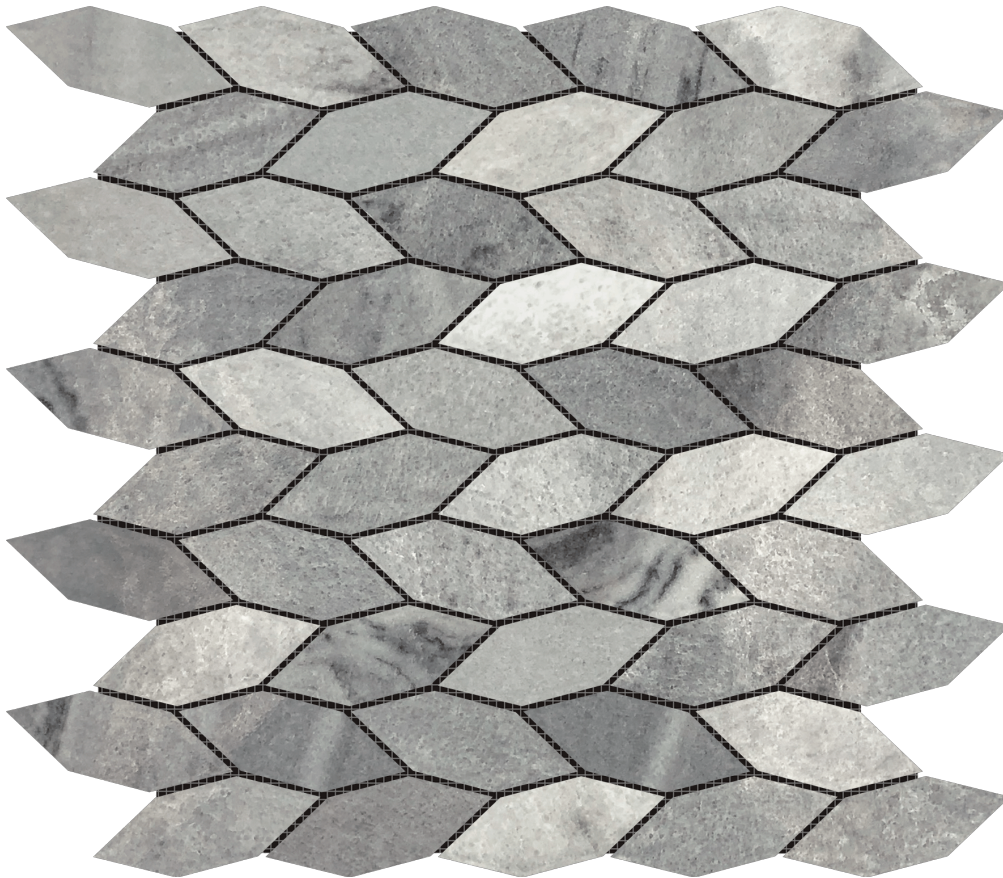

### ELONGATED HEXAGON ICE GREY \"LEAVES\" MOSAIC

---

Mosaic and Decorative Tile | 12"x12" | Marble

### TECHNICAL DATA

CODE: RVCHAWM116

NAME: Elongated Hexagon Ice Grey "Leaves" Mosaic

SIZE: 12"x12"

SERIES: Chelsea Collection

LOOK: Multi-Look Mosaics

BILLING UNIT: SH

FAMILY: Mosaic and Decorative Tile

SUITABLE FOR: Backsplash,Indoor,Outdoor,Shower,Pool

TYPOLOGY: Marble

TYPE OF PIECE: Mosaic

USE: Floor and Wall