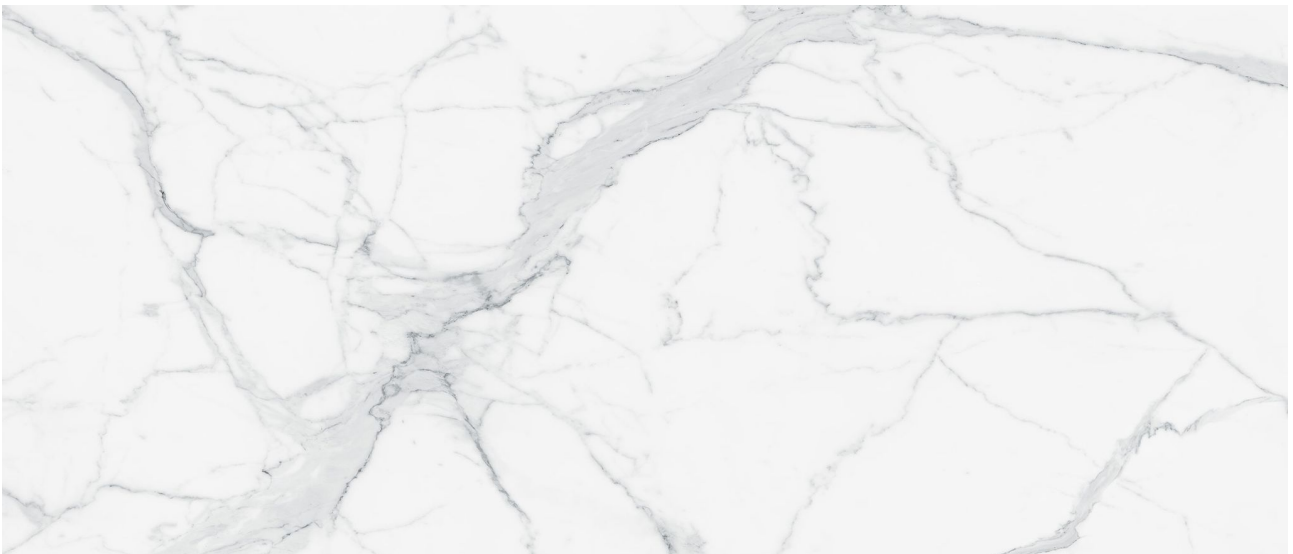

# Tiles by Kia

---

**PRODUCT**  
**ROYAL STONEWORKS 48X110 GRANDVEIN WHITE**  
**POLISHED**

---

Tile | 48"x110" | Sintered Slab

### TECHNICAL DATA

CODE: QUSW-GV-2P

NAME: Royal Stoneworks 48X110 Grandvein White Polished

SIZE: 48"x110"

SERIES: Royal Stoneworks

FINISH: Polished

LOOK: Stone Look

EDGE: Rectified

FAMILY: Tile

FROST RESISTANCE: Yes

SHADE VARIATION: V3

SPECIAL ORDER: Special Order

STYLE: Contemporary

SUITABLE FOR: Indoor|Shower

TPOLOGY: Sintered Slab

TYPE OF PIECE: Field Tile