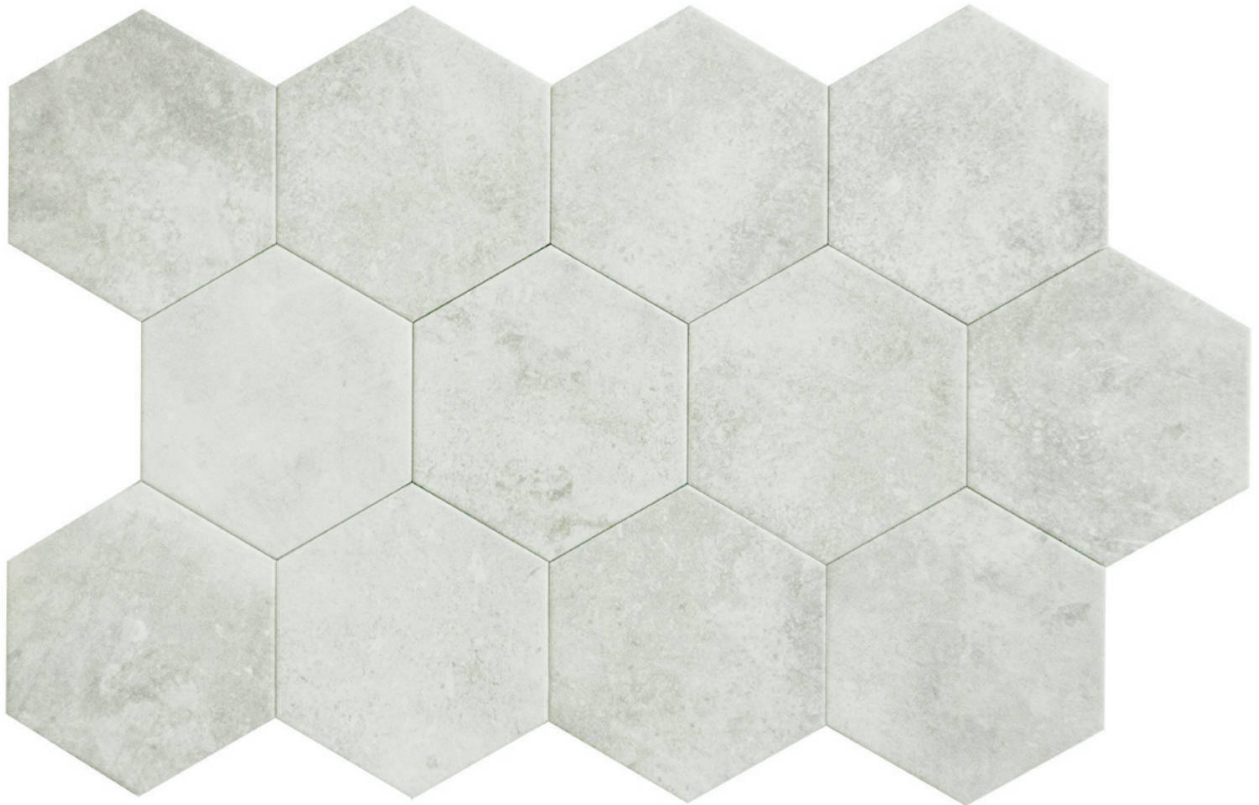

Tiles by Kia

PRODUCT

SEVILLE 5.5X6.3" WHITE HEXAGON

Tile | 5.5"x6.3" | Porcelain

GRAPHIC VARIETY

DETAILS

ROOM SCENES

TECHNICAL DATA

CODE: QUSE-WH-1
NAME: Seville 5.5X6.3" White Hexagon
SIZE: 5.5"x6.3"
SERIES: Seville
FINISH: Matt
LOOK: Concrete
BILLING UNIT: SF
FAMILY: Tile
FROST RESISTANCE: Yes
PEI: 4
STYLE: Traditional
SUITABLE FOR: Backsplash|Indoor|Outdoor|Pool|Shower
TYPOLOGY: Porcelain
TYPE OF PIECE: Field Tile
USE: Floor and Wall