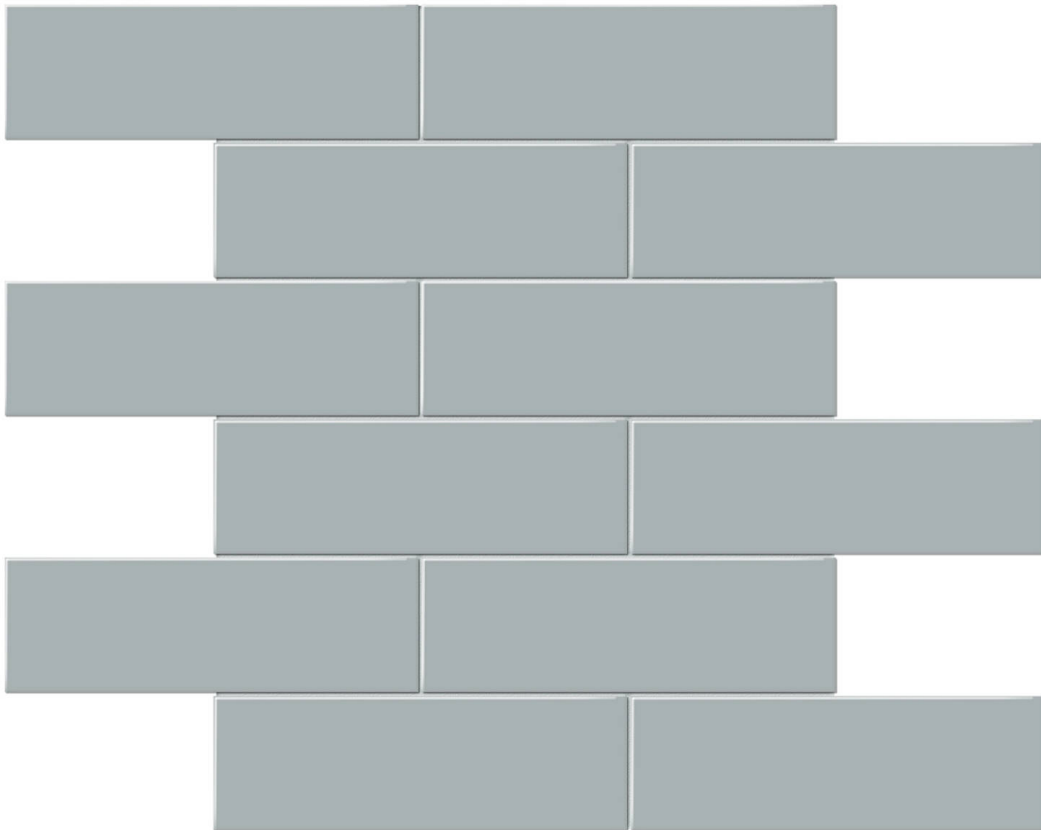

Tiles by Kia

PRODUCT

2X6 CLOUD BLUE MATTE BRICK MOSAIC

Tile | 11.65"x11.73" | Porcelain

TECHNICAL DATA

CODE: QUTR-CL-M12M
NAME: 2x6 Cloud Blue Matte Brick Mosaic
SIZE: 11.65"x11.73"
SERIES: Traditions
FINISH: Matt
LOOK: Mono-Color
BILLING UNIT: SF
FAMILY: Tile
FROST RESISTANCE: Yes
MOSAIC CHIP SIZE: 2"x6"
STYLE: Classic
SUITABLE FOR: Backsplash,Indoor
TYPOLOGY: Porcelain
TYPE OF PIECE: Mosaic
USE: Floor and Wall
NOTES: Number Of Rows Per Sheet = 6