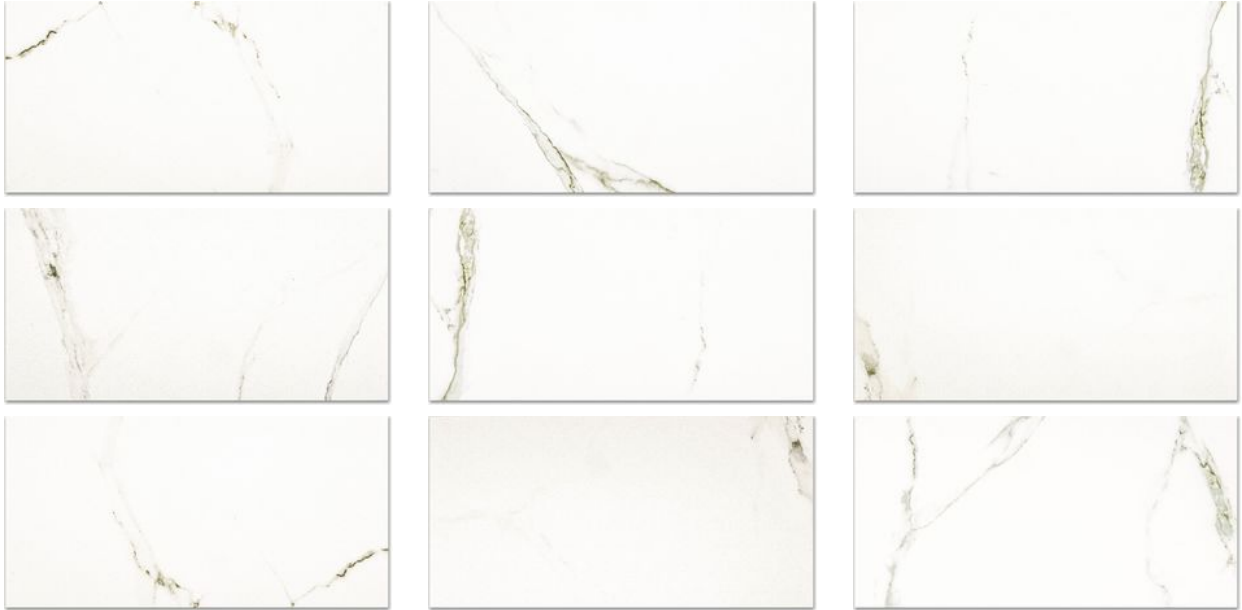

Tiles by Kia

PRODUCT POLISHED ADORATION 16X32

Tile | 16"x31" | Porcelain

GRAPHIC VARIETY

TECHNICAL DATA

CODE: QUAD-AD-5PN
NAME: Polished Adoration 16X32
SIZE: 16"x31"
SERIES: Ardor
FINISH: Polished
LOOK: Marble Look
BILLING UNIT: SF
EDGE: Rectified
FAMILY: Tile
FROST RESISTANCE: Yes
STYLE: Contemporary
SUITABLE FOR: Indoor
TYPOLOGY: Porcelain
TYPE OF PIECE: Field Tile
USE: Floor and Wall