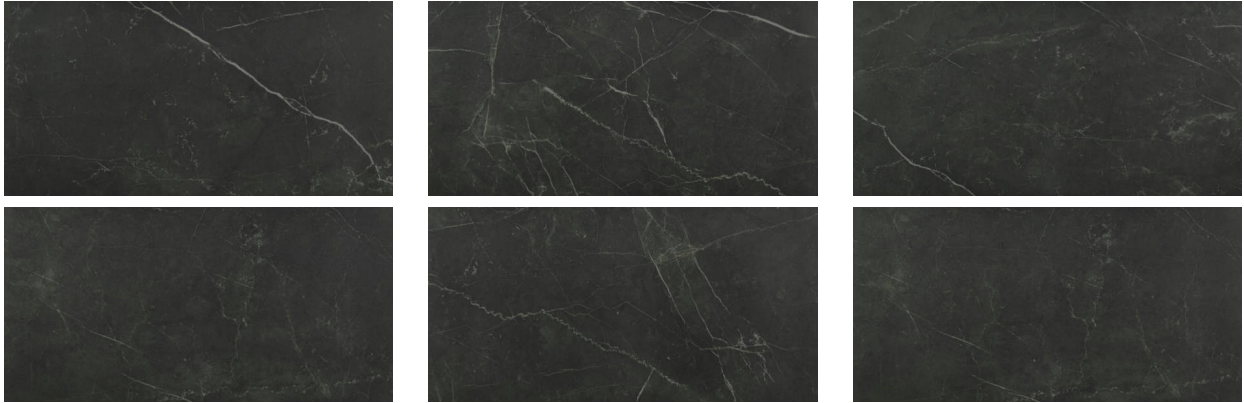

Tiles by Kia

PRODUCT TIVOLI NERO POLISHED 12X24

Tile | 12"x24" | Glazed Porcelain

GRAPHIC VARIETY

TECHNICAL DATA

CODE: QULX-TI-2PN
NAME: Tivoli Nero Polished 12X24
SIZE: 12"x24"
SERIES: Luxury
FINISH: Polished
LOOK: Marble Look
BILLING UNIT: SF
EDGE: Rectified
FAMILY: Tile
FROST RESISTANCE: Yes
PEI: 4
STYLE: Contemporary
SUITABLE FOR: Indoor|Shower
TYPOLOGY: Glazed Porcelain
TYPE OF PIECE: Field Tile
USE: Floor and Wall