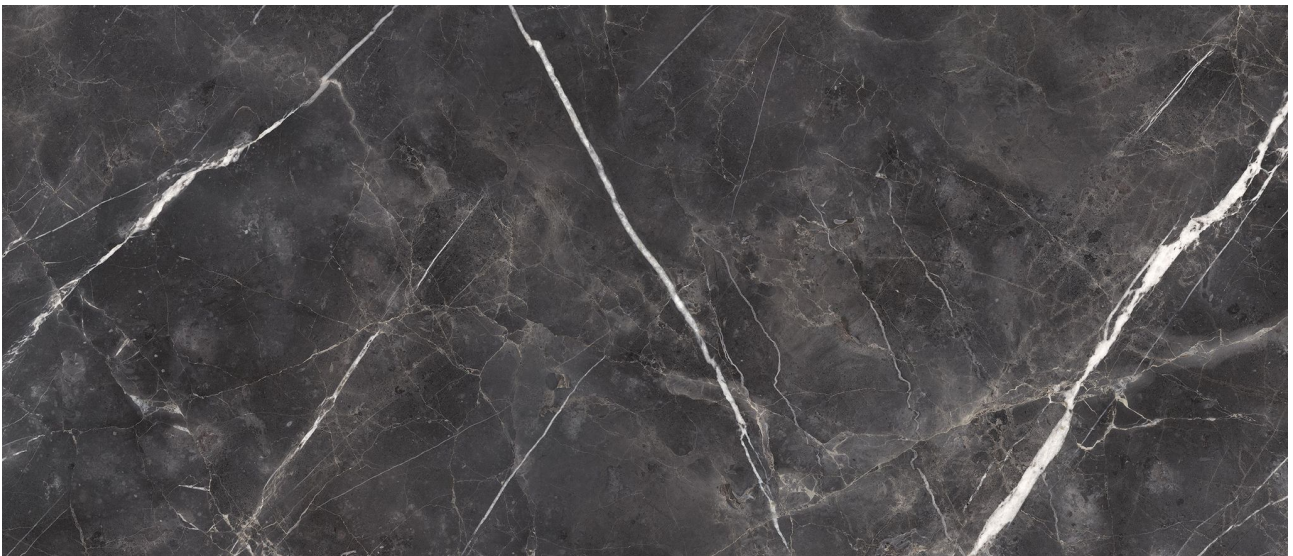

Tiles by Kia

PRODUCT

ROYAL STONWORKS 48X110 TUSCAN FORGE VEIN HONED

Tile | 48"x110" | Sintered Slab

TECHNICAL DATA

CODE: QUSW-TF-2H

NAME: Royal Stoneworks 48X110 Tuscan Forge Vein Honed

SIZE: 48"x110"

SERIES: Royal Stoneworks

FINISH: Honed

LOOK: Stone Look

EDGE: Rectified

FAMILY: Tile

FROST RESISTANCE: Yes

SHADE VARIATION: V3

SPECIAL ORDER: Special Order

STYLE: Contemporary

SUITABLE FOR: Indoor|Shower

TPOLOGY: Sintered Slab

TYPE OF PIECE: Field Tile

USE: Floor and Wall

NOTES: This product is special order and cannot be cancelled, returned, or refunded.

PACKING