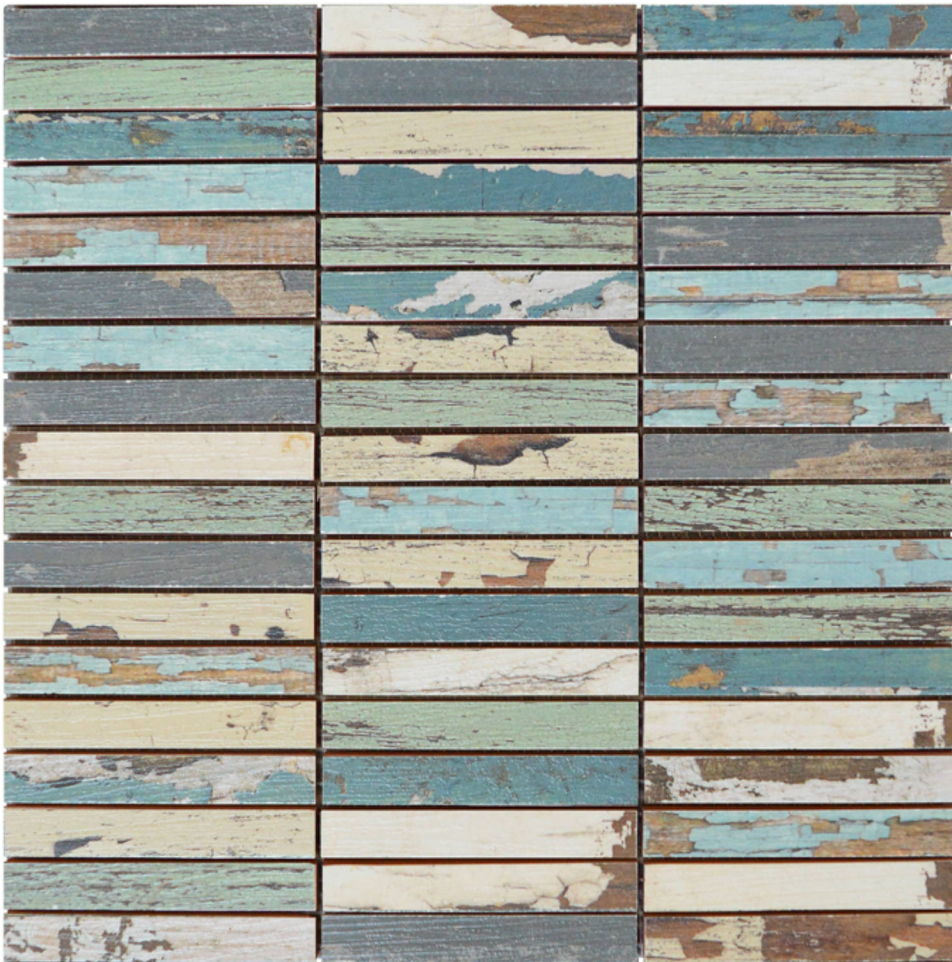

Tiles by Kia

PRODUCT

0.7X4 WOOD RECTANGLES MIX BEIGE BLUE CERAMIC MOSAIC

Mosaic and Decorative Tile | 12"x12" | Glazed Ceramic

ROOM SCENES

TECHNICAL DATA

CODE: RVCHAWC050

NAME: 0.7x4 Wood Rectangles Mix Beige Blue Ceramic Mosaic

SIZE: 12"x12"

SERIES: Chelsea Collection

LOOK: Multi-Look Mosaics

BILLING UNIT: SH

FAMILY: Mosaic and Decorative Tile

SUITABLE FOR: Backsplash, Indoor

TYPOLOGY: Glazed Ceramic

TYPE OF PIECE: Mosaic