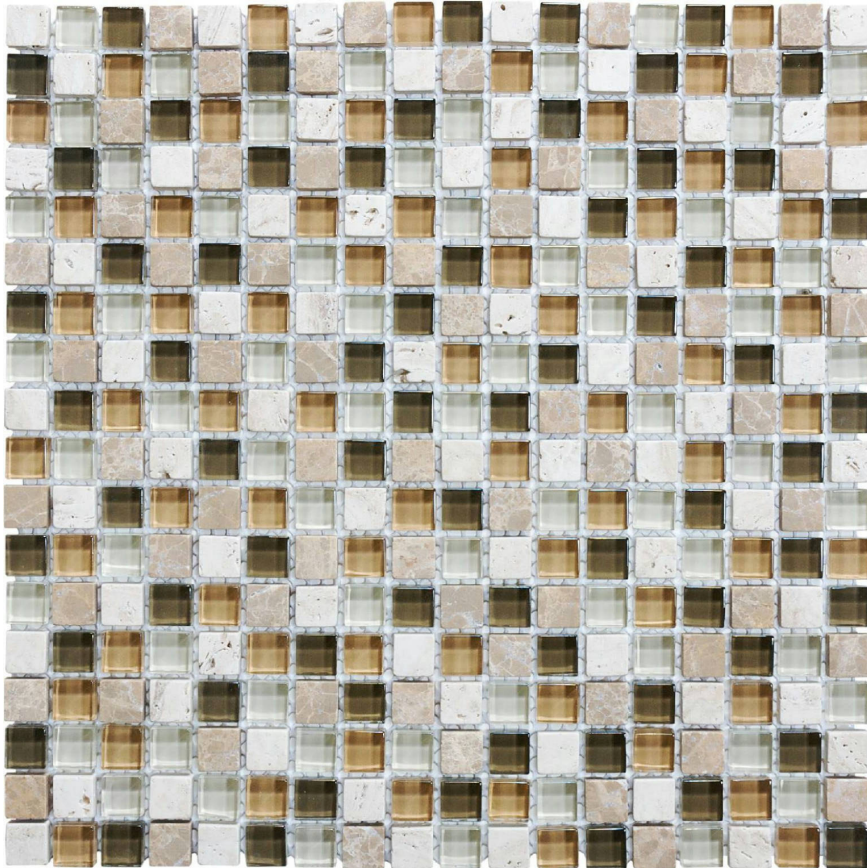

Tiles by Kia

PRODUCT 5/8X5/8 BAMBOO MOSAIC

Mosaic and Decorative Tile | 12"x12" | Mixed Materials

TECHNICAL DATA

CODE: AC3001-01180

NAME: 5/8X5/8 Bamboo Mosaic

SIZE: 12"x12"

SERIES: Glass Stone

FINISH: Matt

LOOK: Multi-Look Mosaics

BILLING UNIT: SF

FAMILY: Mosaic and Decorative Tile

SPECIAL ORDER: Special Order

SUITABLE FOR: Indoor

TPOLOGY: Mixed Materials

TYPE OF PIECE: Mosaic