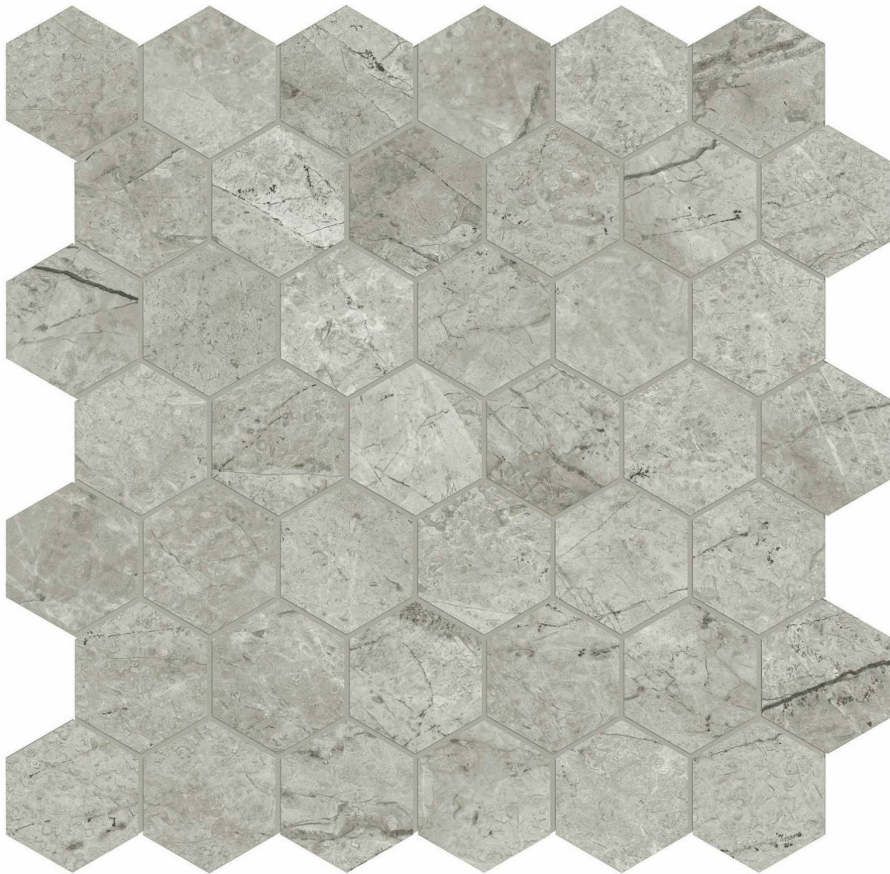

Tiles by Kia

PRODUCT ROMA ARGENTO POLISHED 2

Tile | 12"x13" | Glazed Porcelain

GRAPHIC VARIETY

TECHNICAL DATA

CODE: QULX-RO-M2PN
NAME: Roma Argento Polished 2
SIZE: 12"x13"
SERIES: Luxury
FINISH: Polished
LOOK: Marble Look
BILLING UNIT: SF
EDGE: Rectified
FAMILY: Tile
STYLE: Contemporary
SUITABLE FOR: Backsplash|Indoor|Shower
TYPOLOGY: Glazed Porcelain
TYPE OF PIECE: Mosaic
USE: Floor and Wall