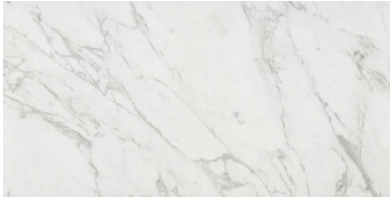

Tiles by Kia

PRODUCT MILANO STATUARIO HONED 24X48

Tile | 24"x48" | Glazed Porcelain

GRAPHIC VARIETY

ROOM SCENES

TECHNICAL DATA

CODE: QULX-MI-4HN
NAME: Milano Statuario Honed 24X48
SIZE: 24"x48"
SERIES: Luxury
FINISH: Matt
LOOK: Marble Look
BILLING UNIT: SF
EDGE: Rectified
FAMILY: Tile
FROST RESISTANCE: Yes
PEI: 4
STYLE: Contemporary
SUITABLE FOR: Indoor|Shower
TYPOLOGY: Glazed Porcelain
TYPE OF PIECE: Field Tile
USE: Floor and Wall