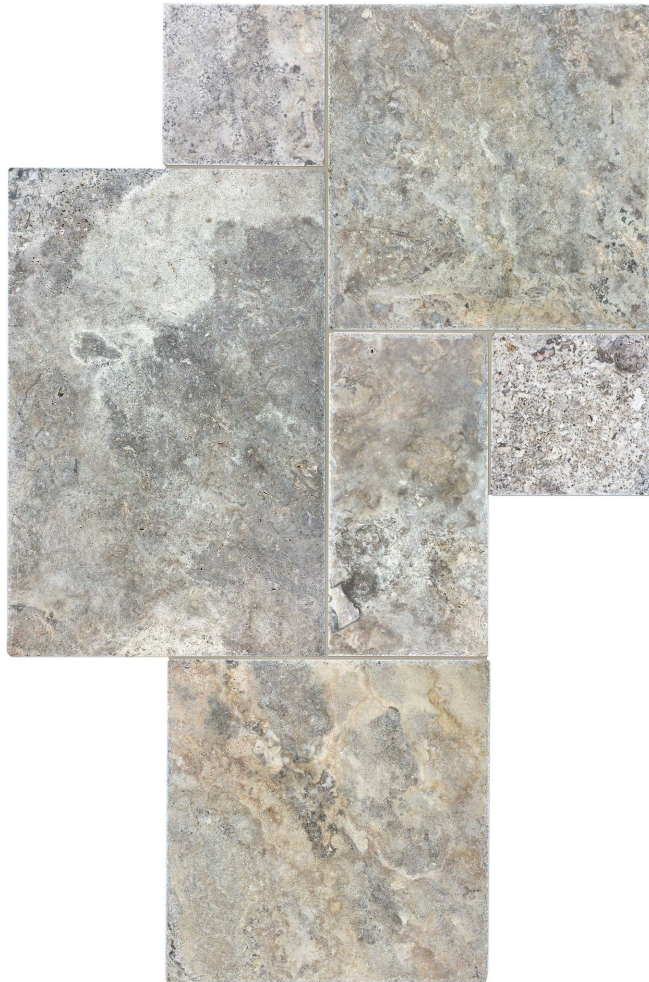

Tiles by Kia

PRODUCT SILVER ASH COBBLE PATTERN SET

Stone | 12"x24" | Travertine

TECHNICAL DATA

CODE: AS5000-02380
NAME: Silver Ash Cobble Pattern Set
SIZE: 12"x24"
SERIES: Silver Ash
FINISH: Brushed
BILLING UNIT: SF
EDGE: Chiseled
FAMILY: Stone
SUITABLE FOR: Indoor|Shower
TYPOLOGY: Travertine
TYPE OF PIECE: Field Tile
USE: Floor and Wall

PACKING

Size	Product type	BOX			PALLET		
		pcs	sqft	lb	boxes	sqft	lb
12"x24"	Field Tile	1	8	51		432	

WARNING The information contained in this packing list is for guidance only, the contents of the packing may vary. Please consult our sales representatives for an exact list.