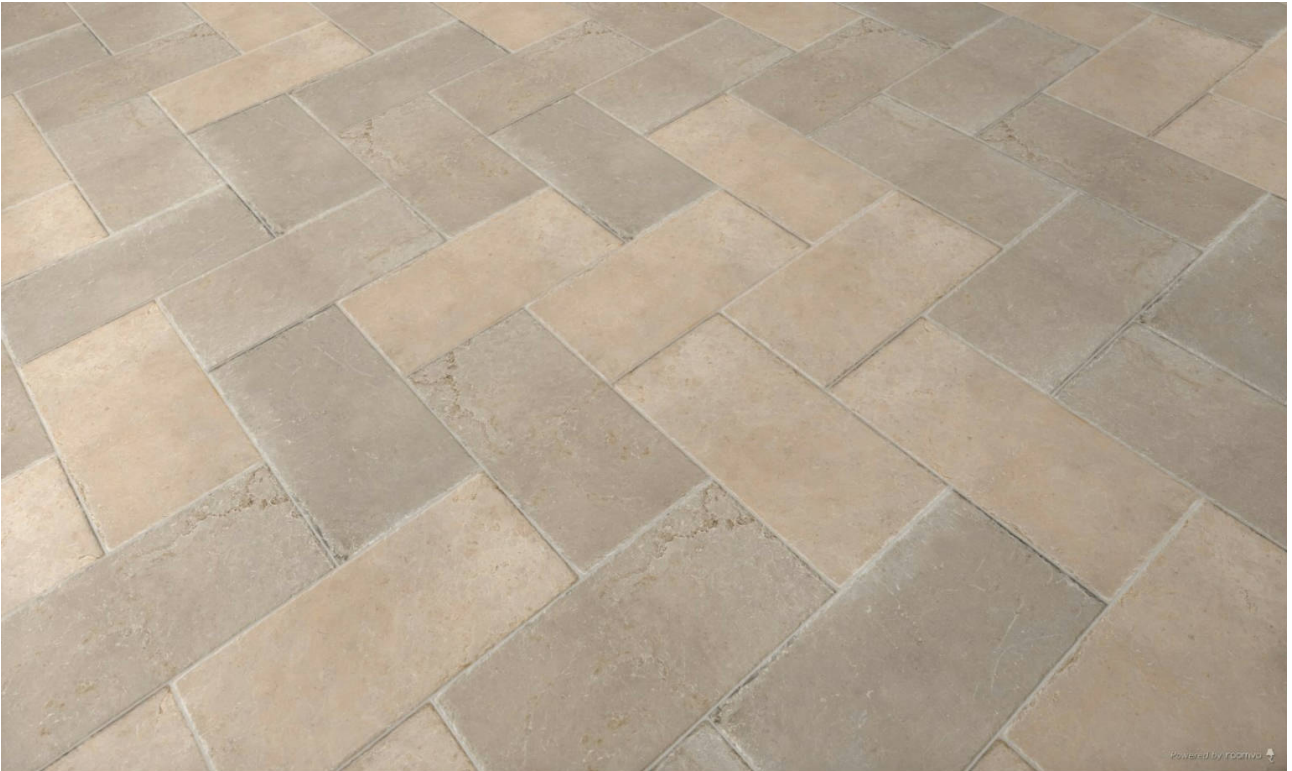

Tiles by Kia

PRODUCT
BYBLOS BEIGE 12X24"

Tile | 12"x24" | Porcelain

GRAPHIC VARIETY

DETAILS

ROOM SCENES

TECHNICAL DATA

CODE: QUEL-BY-1
NAME: Byblos Beige 12X24"
SIZE: 12"x24"
SERIES: Elevation
FINISH: Natural
LOOK: Stone Look
BILLING UNIT: SF
EDGE: Rectified
FAMILY: Tile
FROST RESISTANCE: Yes
PEI: 4
STYLE: Traditional
SUITABLE FOR: |Indoor|Shower
TYPOLOGY: Porcelain
THICKNESS (APH): 10 mm
TYPE OF PIECE: Field Tile
USE: Floor and Wall