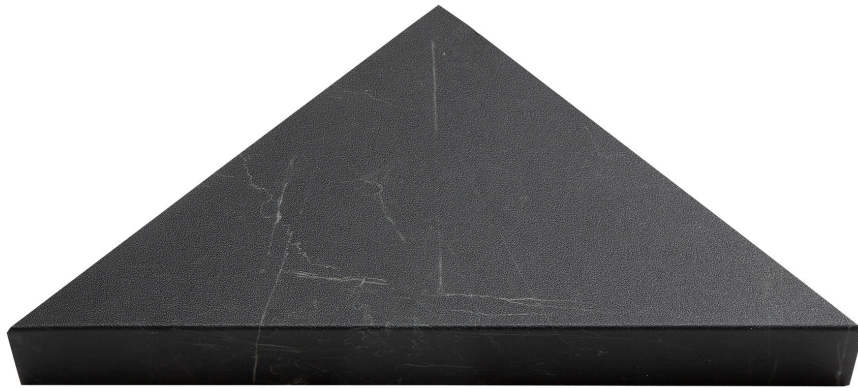

Tiles by Kia

PRODUCT

ETNA MATTE SHOWER SHELF 14.56X7.12X2

Waterproof Walls | 14.5"x12"x2" | SPC

TECHNICAL DATA

CODE: LCM537M02
NAME: Etna Matte Shower Shelf 14.56x7.12x2
SIZE: 14.5"x12"x2"
SERIES: Etna Matte Wall
FINISH: Matt
LOOK: Stone Look
BILLING UNIT: EA
CLICK SYSTEM: Lico Fast Click
COMMERCIAL WARRANTY: 10 Year
EDGE: Beveled Edge
FAMILY: Waterproof Walls
STYLE: Contemporary
SUITABLE FOR: Shower|Indoor
TYPOLOGY: SPC
TYPE OF PIECE: Accessories
TYPOLOGY: Iconic Large Format Shower
TOTAL THICKNESS: 5.0 mm
USE: Wall only
WEAR LAYER: UV Cured Lacquer