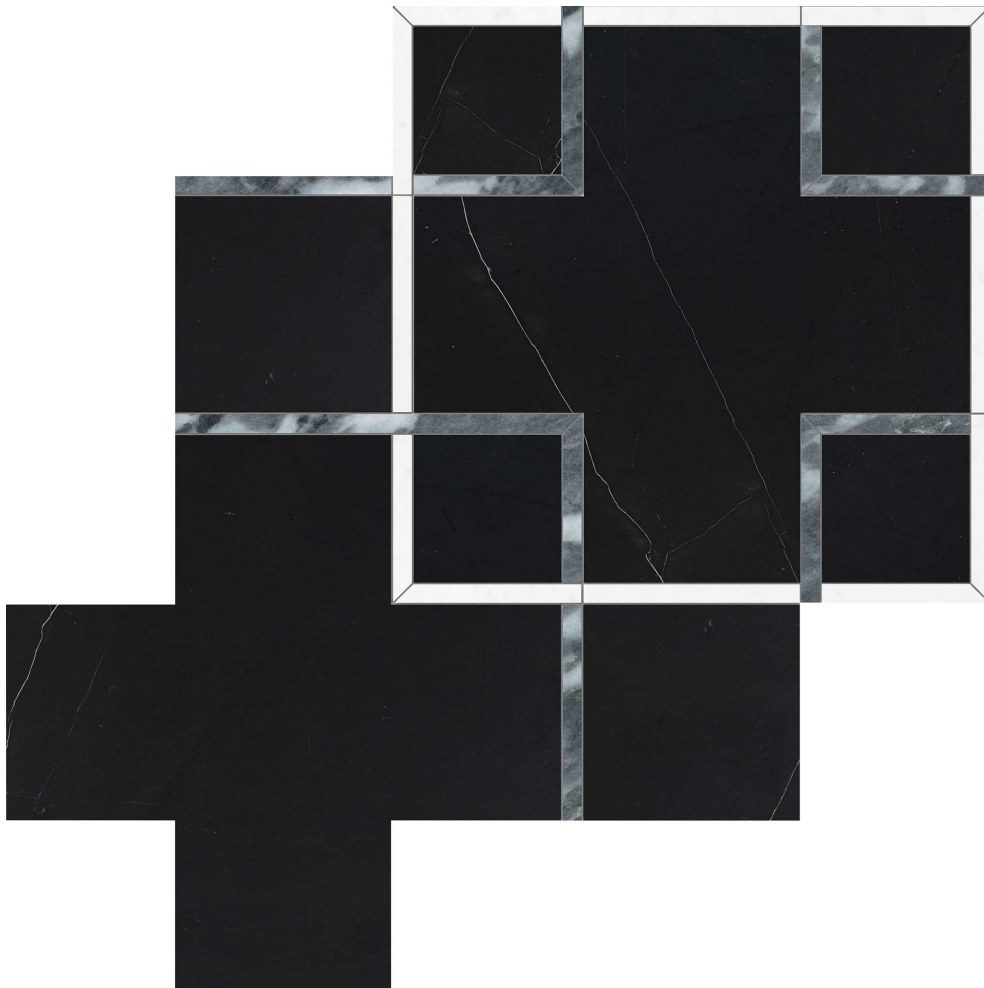

### UTOPIO SCHEMA MONOCHROMO MOSAIC

---

Stone | 10.75"x10.75" | Natural Stone

### TECHNICAL DATA

CODE: AS5001-03770

NAME: Utopio Schema Monochromo Mosaic

SIZE: 10.75"x10.75"

SERIES: Utopio

FINISH: Polished w/ Honed

BILLING UNIT: SF

FAMILY: Stone

SUITABLE FOR: Indoor|Shower

TYPOLOGY: Natural Stone

TYPE OF PIECE: Mosaic

USE: Floor and Wall

NOTES: Mosaic sheet sizes are nominal and may vary slightly due to standard manufacturing tolerances.