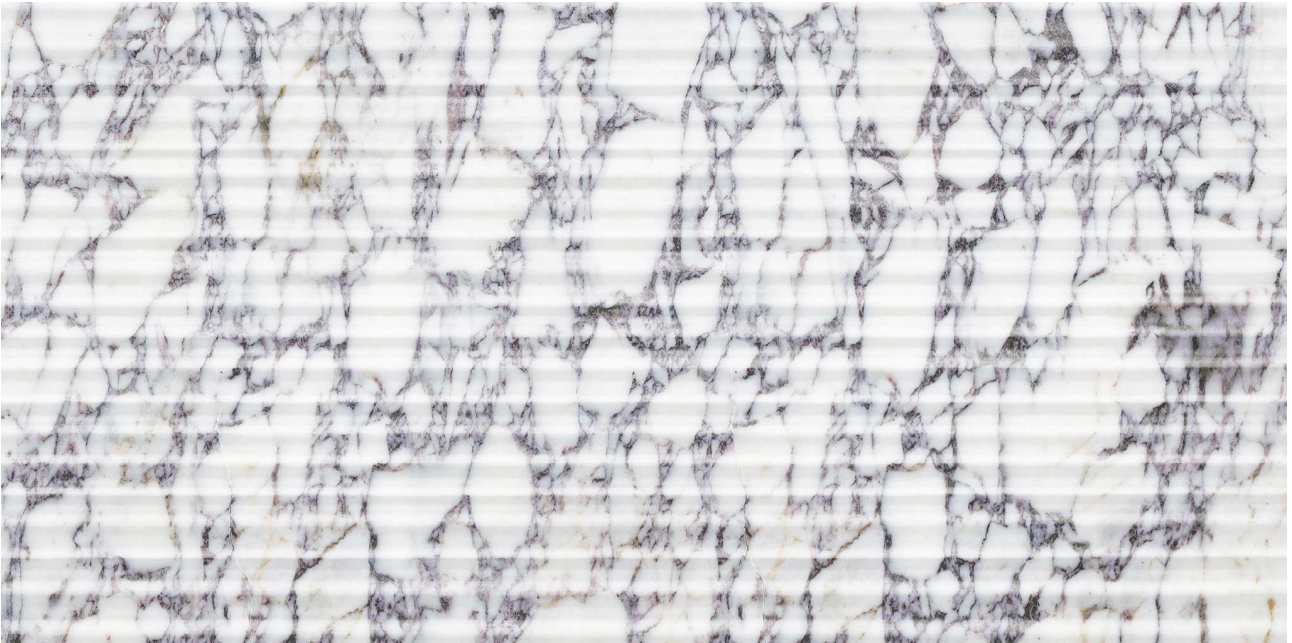

# Tiles by Kia

---

## PRODUCT VIOLA ROCCIA 12X24 CURVA

---

Stone | 12"x24" | Marble

## TECHNICAL DATA

CODE: AS5000-06510  
NAME: Viola Roccia 12x24 Curva  
SIZE: 12"x24"  
SERIES: Viola Roccia  
FINISH: Honed  
BILLING UNIT: SF  
EDGE: Straight Edge  
FAMILY: Stone  
SUITABLE FOR: Indoor|Shower  
TYPOLOGY: Marble  
TYPE OF PIECE: Field Tile  
USE: Wall only