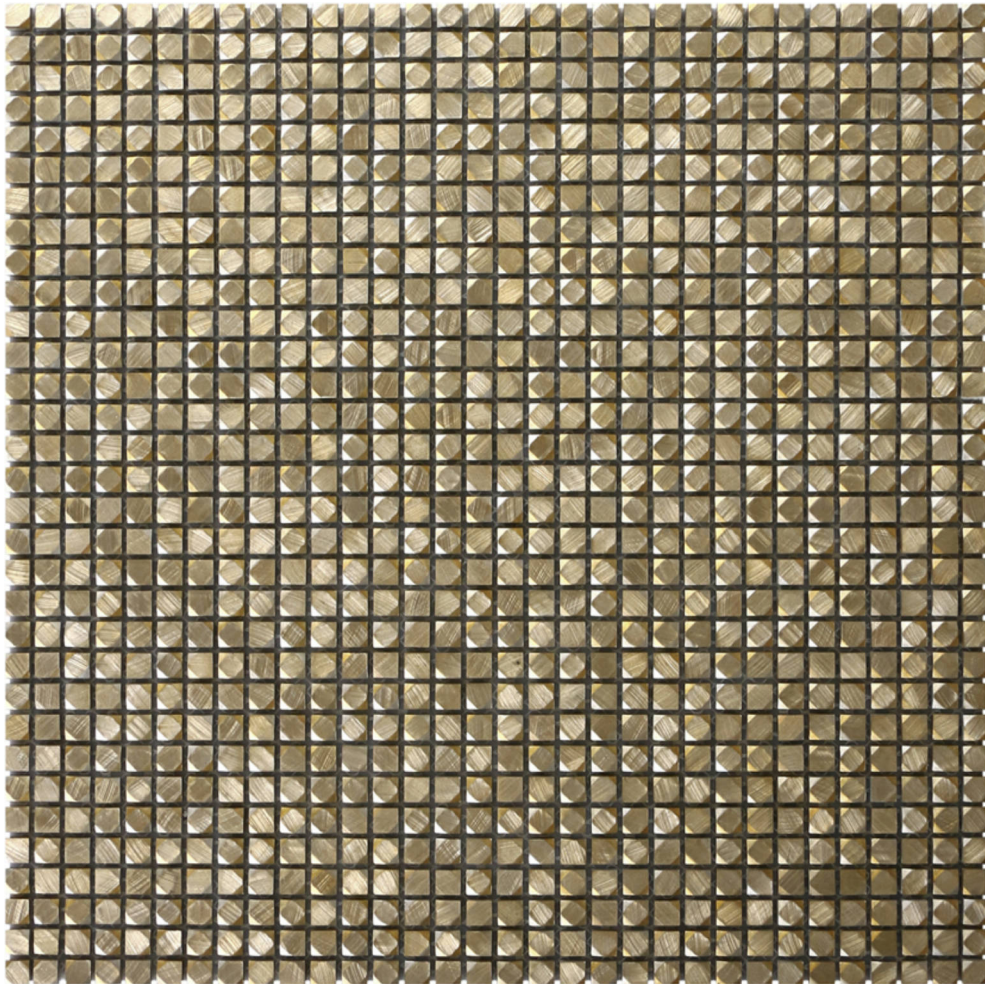

# Tiles by Kia

---

### MINI HEXAGON GOLD ALUMINUM MOSAIC

---

Mosaic and Decorative Tile | 12"x12" | Metal

### TECHNICAL DATA

CODE: RVCHAWM111  
NAME: Mini Hexagon Gold Aluminum Mosaic  
SIZE: 12"x12"  
SERIES: Chelsea Collection  
LOOK: Multi-Look Mosaics  
BILLING UNIT: SH  
FAMILY: Mosaic and Decorative Tile  
SUITABLE FOR: Backsplash, Indoor  
TYPOLOGY: Metal  
TYPE OF PIECE: Mosaic  
USE: Wall only