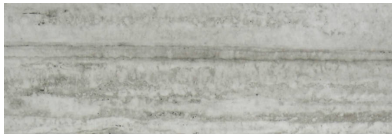

Tiles by Kia

PRODUCT

TREISTE TRAVERTINI HONED 4X12

Tile | 4"x12" | Glazed Porcelain

GRAPHIC VARIETY

TECHNICAL DATA

CODE: QULX-TR-1H

NAME: Treiste Travertini Honed 4X12

SIZE: 4"x12"

SERIES: Luxury

FINISH: Matt

LOOK: Marble Look

BILLING UNIT: SF

EDGE: Rectified

FAMILY: Tile

FROST RESISTANCE: Yes

PEI: 4

STYLE: Contemporary

SUITABLE FOR: Backsplash,Indoor,Shower

TPOLOGY: Glazed Porcelain

TYPE OF PIECE: Field Tile

USE: Floor and Wall

PACKING

Size	Product type	BOX			PALLET		
		pcs	sqft	lb	boxes	sqft	lb
4"x12"	Field Tile	30	9.48		60		