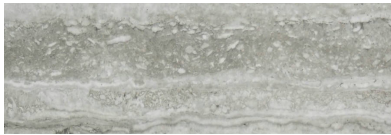

Tiles by Kia

PRODUCT

TREISTE TRAVERTINI HONED 4X12

Tile | 4"x12" | Glazed Porcelain

GRAPHIC VARIETY

TECHNICAL DATA

CODE: QULX-TR-1H

NAME: Treiste Travertini Honed 4X12

SIZE: 4"x12"

SERIES: Luxury

FINISH: Matt

LOOK: Marble Look

BILLING UNIT: SF

EDGE: Rectified

FAMILY: Tile

FROST RESISTANCE: Yes

PEI: 4

STYLE: Contemporary

SUITABLE FOR: Backsplash,Indoor,Shower

TPOLOGY: Glazed Porcelain

TYPE OF PIECE: Field Tile

USE: Floor and Wall

PACKING

Size	Product type	BOX			PALLET		
		pcs	sqft	lb	boxes	sqft	lb
4"x12"	Field Tile	30	9.48		60		