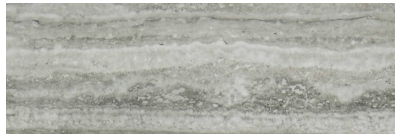

Tiles by Kia

PRODUCT

TREISTE TRAVERTINI HONED 4X12

Tile | 4"x12" | Glazed Porcelain

GRAPHIC VARIETY

TECHNICAL DATA

CODE: QULX-TR-1H

NAME: Treiste Travertini Honed 4X12

SIZE: 4"x12"

SERIES: Luxury

FINISH: Matt

LOOK: Marble Look

BILLING UNIT: SF

EDGE: Rectified

FAMILY: Tile

FROST RESISTANCE: Yes

PEI: 4

STYLE: Contemporary

SUITABLE FOR: Backsplash,Indoor,Shower

TPOLOGY: Glazed Porcelain

TYPE OF PIECE: Field Tile

USE: Floor and Wall

PACKING

Size	Product type	BOX			PALLET		
		pcs	sqft	lb	boxes	sqft	lb
4"x12"	Field Tile	30	9.48		60		