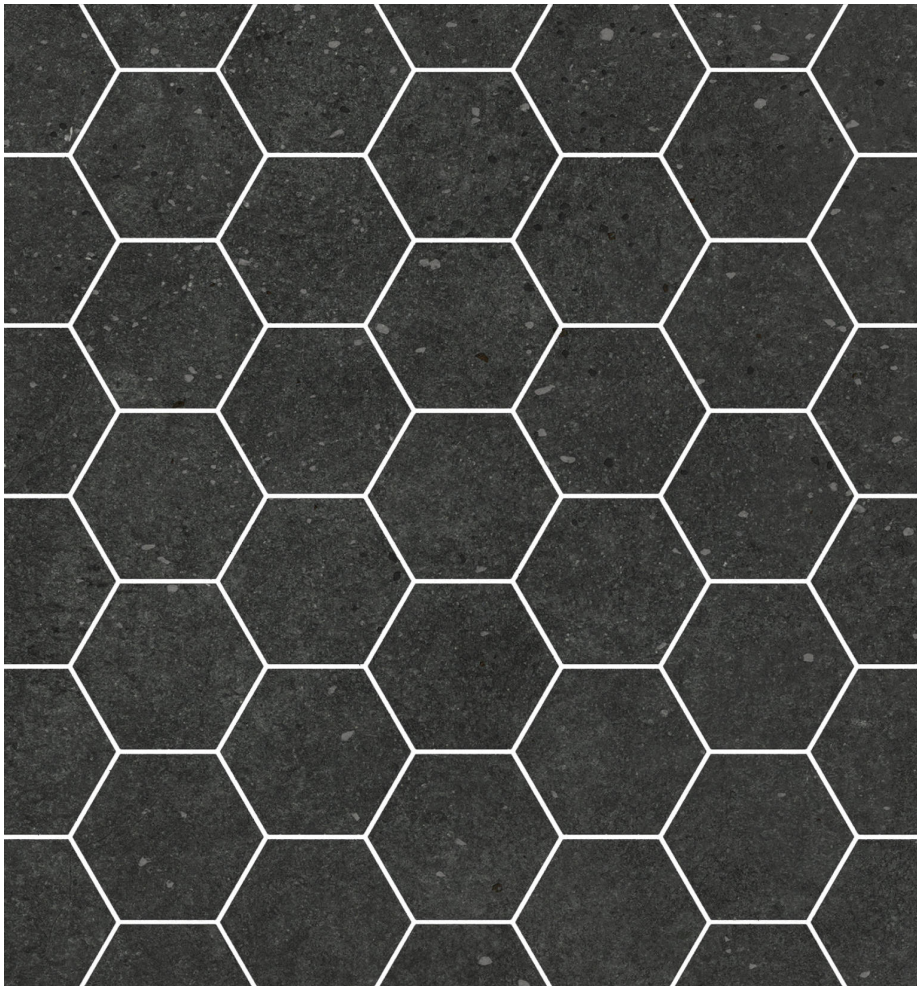

Tiles by Kia

PRODUCT

ASHLAND 3\ " HEXAGON BLACK MOSAIC

Tile | 12"x12" | Porcelain

ROOM SCENES

TECHNICAL DATA

CODE: QUAS-BL-3
NAME: Ashland 3" Hexagon Black Mosaic
SIZE: 12"x12"
SERIES: Ashland
FINISH: Matt
LOOK: Concrete
BILLING UNIT: SH
EDGE: Rectified
FAMILY: Tile
FROST RESISTANCE: Yes
MOSAIC CHIP SIZE: 3"x3"
PEI: 4
SHADE VARIATION: V2
STYLE: Contemporary
SUITABLE FOR: Indoor|Shower|Backsplash|Outdoor
TYPOLOGY: Porcelain
TYPE OF PIECE: Mosaic
USE: Floor and Wall