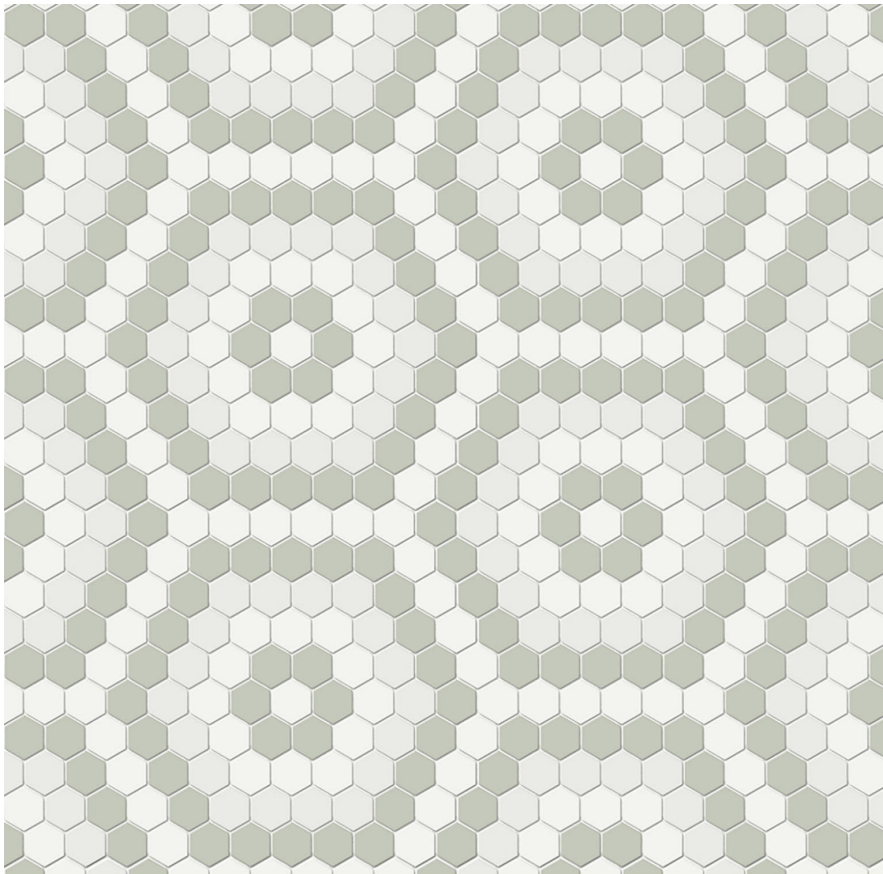

### MORNING BLEND MATTE HEXAGON PATTERN MOSAIC

---

Tile | 8.31"x14.45" | Porcelain

### TECHNICAL DATA

CODE: QUTR-MO-M22M  
NAME: Morning Blend Matte Hexagon Pattern Mosaic  
SIZE: 8.31"x14.45"  
SERIES: Traditions  
FINISH: Matt  
LOOK: Mono-Color  
BILLING UNIT: SF  
FAMILY: Tile  
FROST RESISTANCE: Yes  
MOSAIC CHIP SIZE: Mesh-Mounted  
STYLE: Classic  
SUITABLE FOR: Backsplash,Indoor  
TYPOLOGY: Porcelain  
TYPE OF PIECE: Mosaic  
USE: Floor and Wall