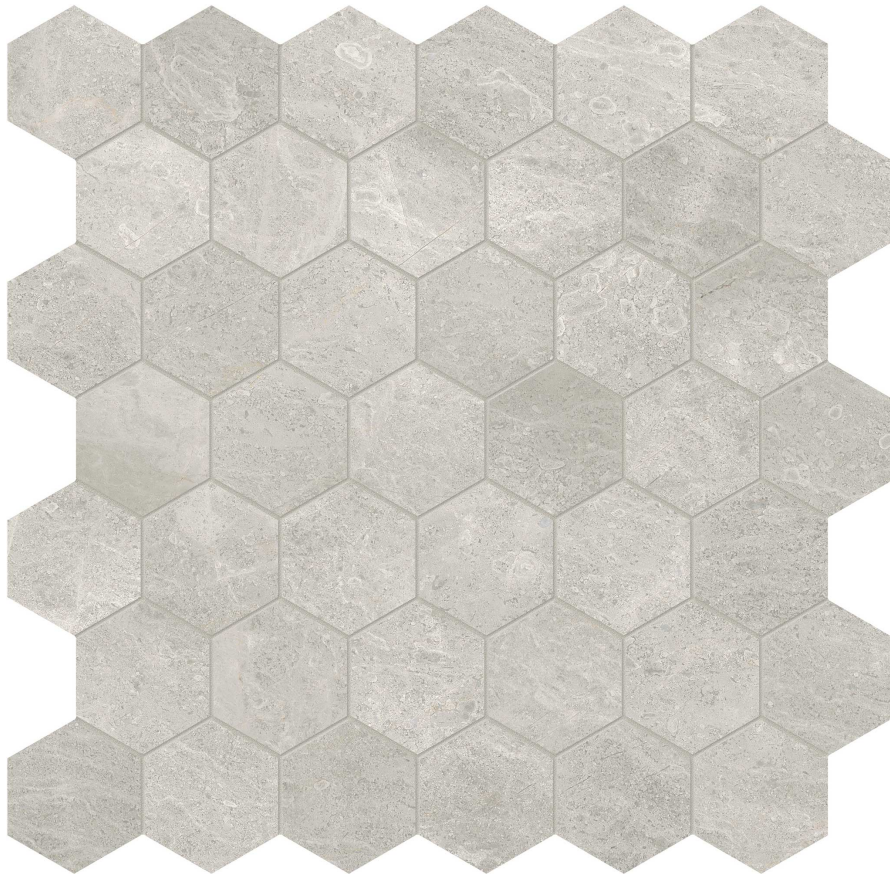

# Tiles by Kia

---

## PRODUCT ANCIANO GRIGIO 2 HEXAGON MOSAIC

---

Stone | 12"x12" | Marble

### TECHNICAL DATA

CODE: AS5001-02420

NAME: Anciano Grigio 2 Hexagon Mosaic

SIZE: 12"x12"

SERIES: Anciano Grigio

FINISH: Honed

BILLING UNIT: SF

FAMILY: Stone

MOSAIC CHIP SIZE: 2"x2"

SUITABLE FOR: Indoor|Shower

TYPOLOGY: Marble

TYPE OF PIECE: Mosaic

USE: Floor and Wall

NOTES: Sheet size shown is approximate. Actual dimensions refer to individual mosaic chips.