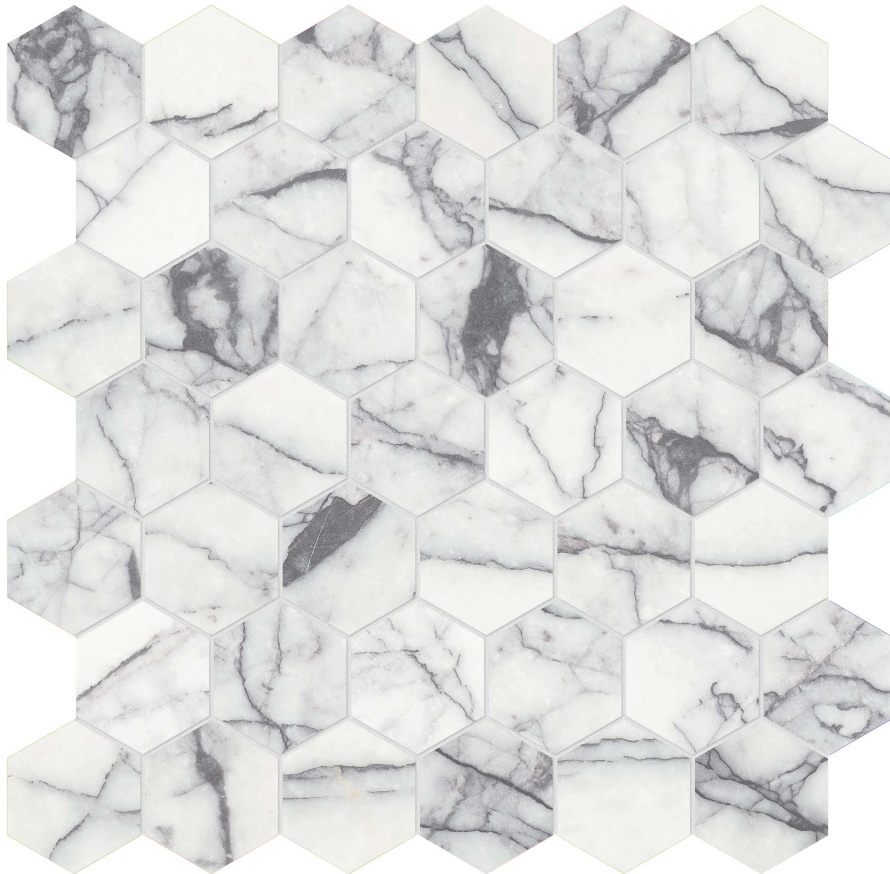

Tiles by Kia

PRODUCT LILAC VOLTA 2 HEXAGON MOSAIC

Stone | 12"x12" | Marble

TECHNICAL DATA

CODE: AS5001-03290

NAME: Lilac Volta 2 Hexagon Mosaic

SIZE: 12"x12"

SERIES: Lilac Volta

FINISH: Honed

BILLING UNIT: SF

FAMILY: Stone

MOSAIC CHIP SIZE: 2"x2"

SUITABLE FOR: Indoor|Shower

TYPOLOGY: Marble

TYPE OF PIECE: Mosaic

USE: Floor and Wall