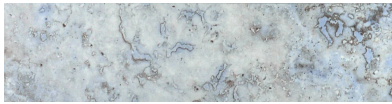

GRAPHIC VARIETY