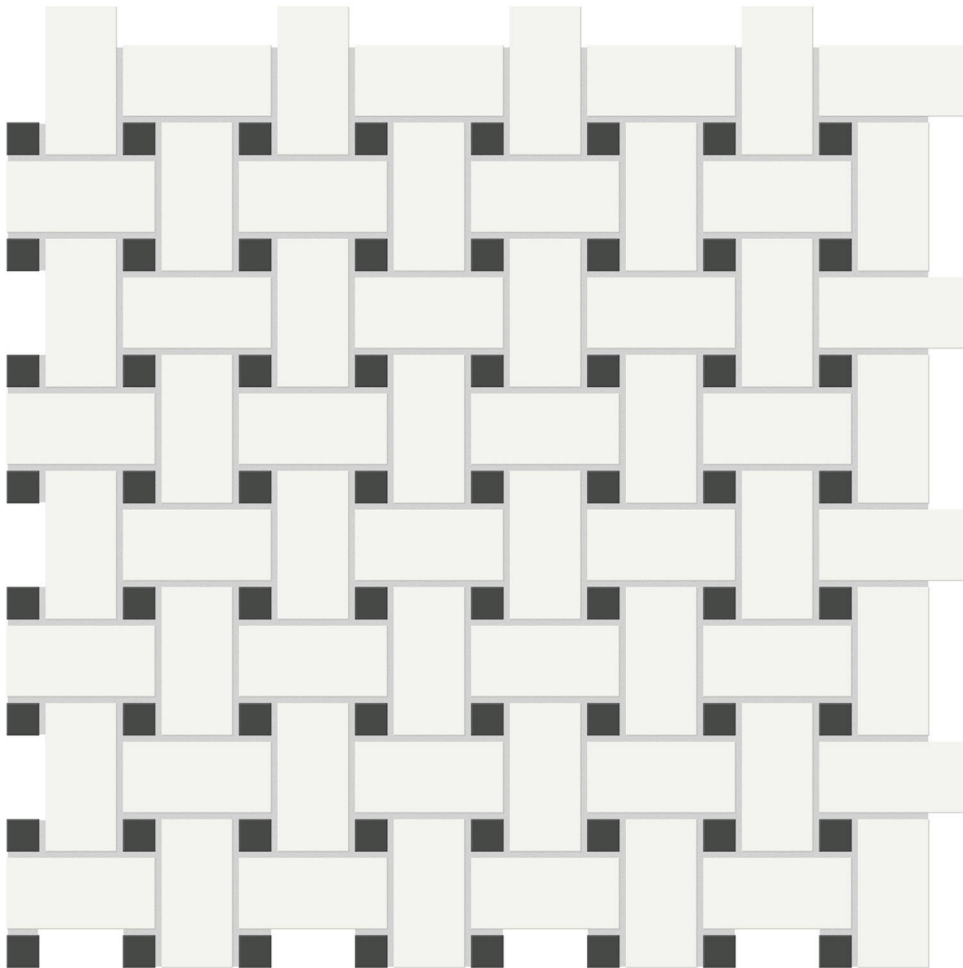

### WHITE W/RETRO BLACK MATTE BASKETWEAVE MOSAIC

---

Tile | 12"x12" | Porcelain

### TECHNICAL DATA

CODE: QUTR-WR-M18M  
NAME: White w/Retro Black Matte Basketweave Mosaic  
SIZE: 12"x12"  
SERIES: Traditions  
FINISH: Matt  
LOOK: Mono-Color  
BILLING UNIT: SF  
FAMILY: Tile  
FROST RESISTANCE: Yes  
MOSAIC CHIP SIZE: Mesh-Mounted  
STYLE: Classic  
SUITABLE FOR: Backsplash,Indoor  
TYPOLOGY: Porcelain  
TYPE OF PIECE: Mosaic  
USE: Floor and Wall