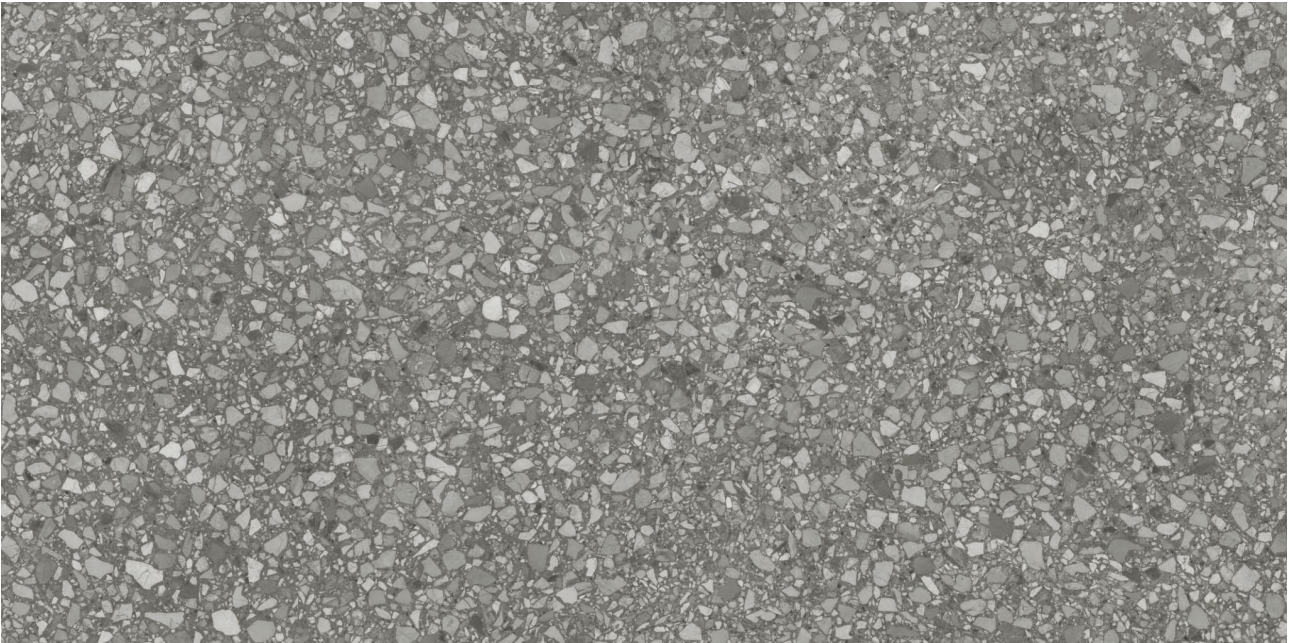

Tiles by Kia

PRODUCT STATION 12X24 SHADOW

Tile | 12"x24" | Color Body Porcelain

TECHNICAL DATA

CODE: AC4500-07960

NAME: Station 12x24 Shadow

SIZE: 12"x24"

SERIES: Station

FINISH: Matte

LOOK: Terrazo

BREAKING STRENGTH (APH): $\geq 360 \geq 1600$

CHEMICAL RESISTANCE (APH): CLASS A

DCOF (APH): ≥ 0.50

EDGE: Rectified

FAMILY: Tile

FROST RESISTANCE: Yes

PEI: 4

SHADE VARIATION: V3

SPECIAL ORDER: Special Order

SUITABLE FOR: Indoor| Outdoor

TYPOLOGY: Color Body Porcelain

THICKNESS (APH): 8.4mm

TYPE OF PIECE: Field Tile

USE: Floor and Wall