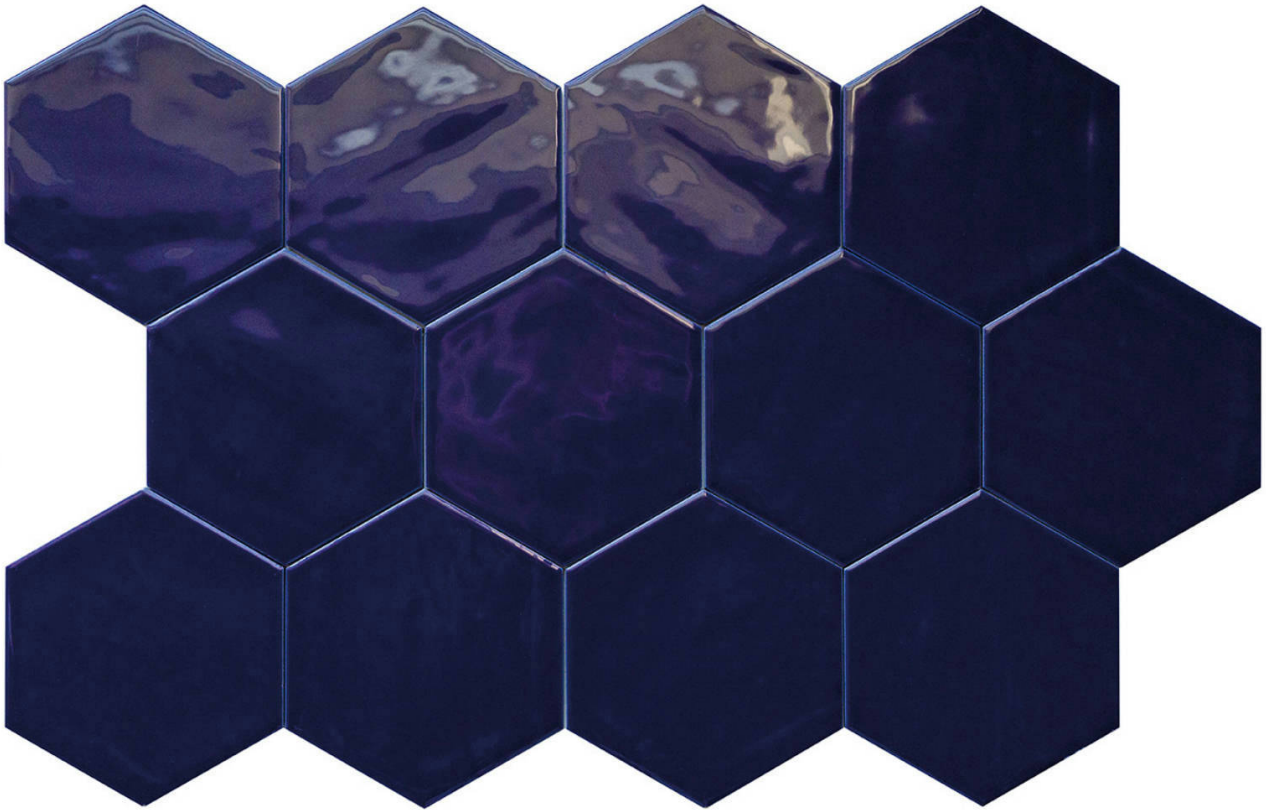

# Tiles by Kia

---

## PRODUCT RONDA 5.5X6.3" COBALT HEXAGON

---

Tile | 5.5"x6.3" | Porcelain

### TECHNICAL DATA

CODE: QURN-CO-1  
NAME: Ronda 5.5X6.3" Cobalt Hexagon  
SIZE: 5.5"x6.3"  
SERIES: Ronda  
FINISH: Gloss  
LOOK: Hand-crafted  
BILLING UNIT: SF  
FAMILY: Tile  
FROST RESISTANCE: Yes  
PEI: 3  
SHADE VARIATION: V1  
STYLE: Traditional  
SUITABLE FOR: Backsplash|Indoor|Outdoor|Pool|Shower  
TYPOLOGY: Porcelain  
TYPE OF PIECE: Field Tile  
USE: Floor and Wall