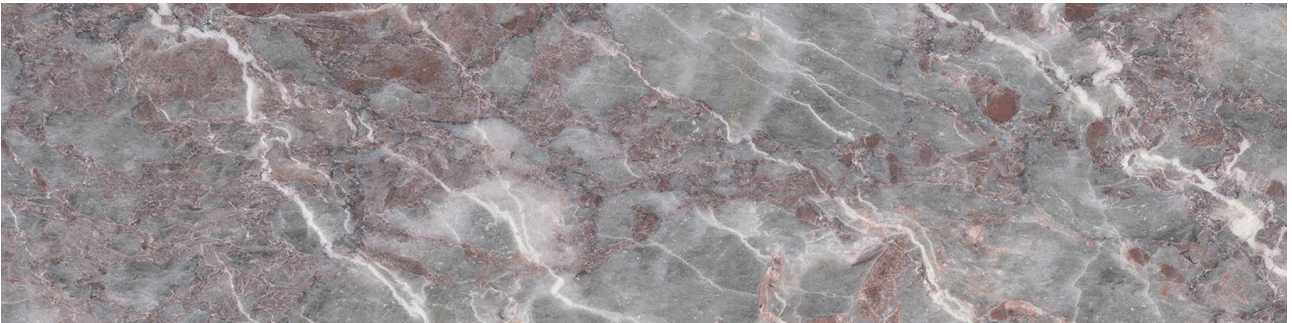

Tiles by Kia

PRODUCT SERENO BURGUNDY 3X12

Stone | 3"x12" | Marble

TECHNICAL DATA

CODE: AS5000-06220

NAME: Sereno Burgundy 3x12

SIZE: 3"x12"

SERIES: Sereno Burgundy

FINISH: Honed

BILLING UNIT: SF

EDGE: Straight Edge

FAMILY: Stone

SUITABLE FOR: Indoor|Shower

TYPOLOGY: Marble

TYPE OF PIECE: Field Tile

USE: Floor and Wall